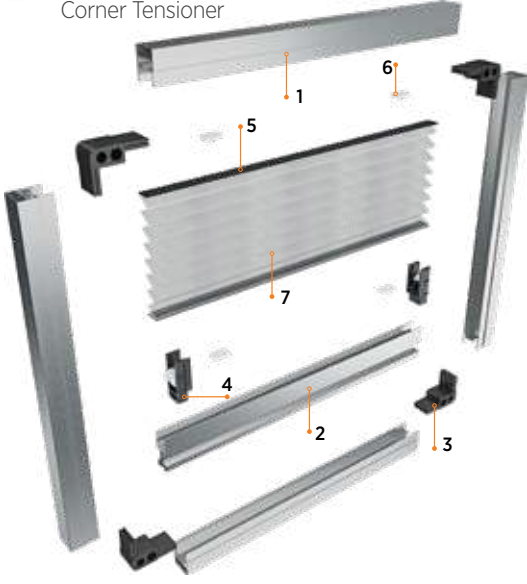

STAR SERİ PLİSE SİNEKLİK / STAR SERIES PLEATED FLY SCREEN

Köşeden Gergi
Corner Tensioner

Kanat hareketliliğini sağlayan ipler kasa içerisinde ip gergi aparatı ile sabitlenen modelinin yanı sıra köşe takozunda yer alan ip gergi vida ile ipin sabitlendiği model de mevcuttur.

Kasa genişliği Gold seriyeye göre daha dar olduğu için kimi alanlarda montaj kolaylığı sağlamaktadır.

The rope which lets the wing frame move is stabled with the rope tensioner in the case frame. Also, this rope is fixed with the rope tension screw in the corner of the profile.

Due to the case frame width of the Star Series is narrower than the Gold series, in some areas it provides simple installation.