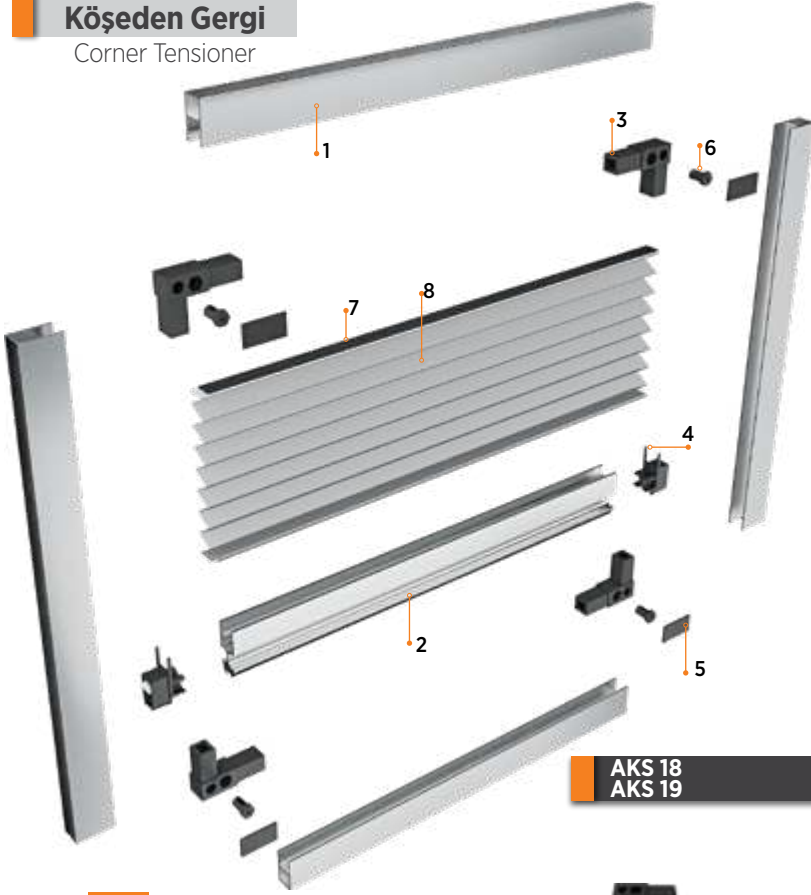

NOBEL SERİ PLİSE SİNEKLİK / NOBEL SERIES PLEATED FLY SCREEN

Köşeden Gergi
Corner Tensioner

Özellikle panjur ve karavan gibi dar alanlarda tercih edilen bir sistemdir. Kasa genişliği diğer serilere göre daha küçüktür. Bu ürünle birlikte panjur sistemlerinde kullanım imkânı sağlayan slim seriyeye alternatif olarak değerlendirilmektedir.

It is a preferred system, especially in narrow areas such as blinds and caravans. The case width is smaller than other series. With this product, it is considered an alternative to the slim series, which provides the opportunity to be used in shutter systems.

Yeni Ürün New Product

Köşeden Gergi Set İçeriği / Corner Tensioner Set Contents

No	ÜRÜN KODU Product Code	ÜRÜN ADI Product Name
1	338	Nobel Kasa Profili Nobel Case Profile
2	335	Nobel Kanat Profili Nobel Wing Profile
3	-	Nobel Köşe Takozu Nobel Corner Wedge
4	-	Nobel Rulman Takımı Nobel Bearing Set
5	-	Nobel Köşe Takozu Kapağı Nobel Corner Wedge Lid
6	-	Nobel Köşe Takozu Pimi Nobel Corner Wedge Pin
7	-	Plise Şerit Pleat Ribbon
8	-	Plise Tül Pleat Tulle

AKS 18
AKS 19

Beyaz / White
Siyah / Black