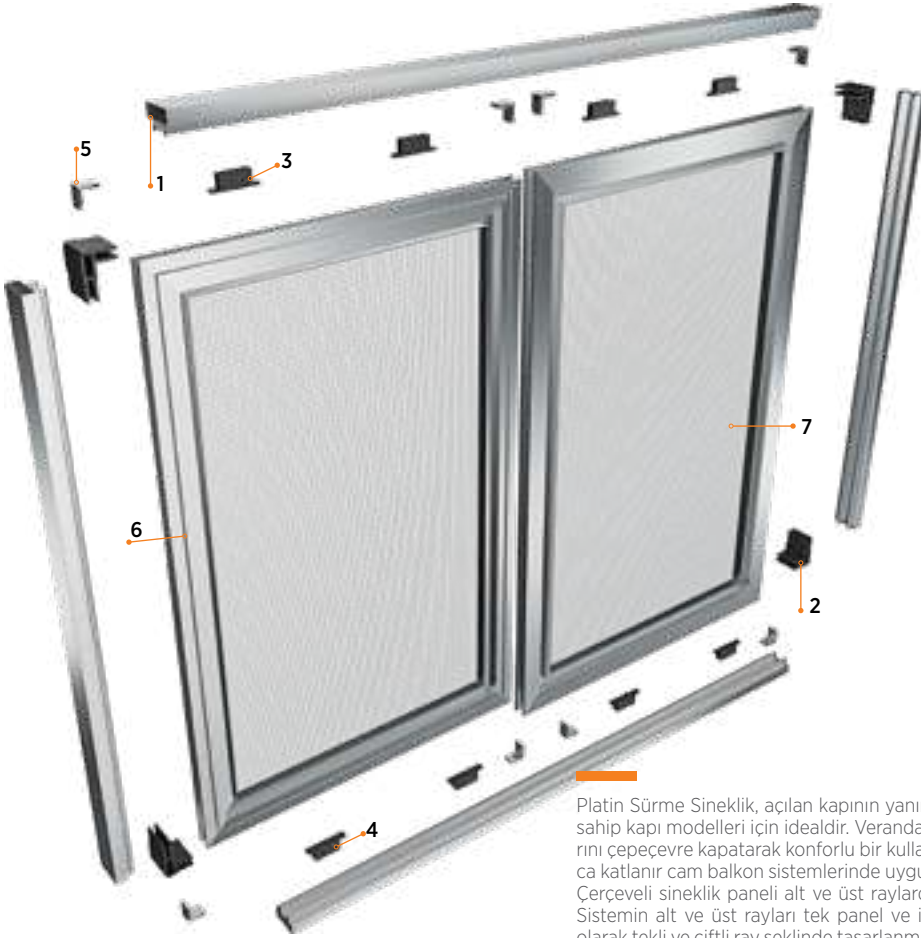

PLATİN SÜRME SİNEKLİK / PLATİN SLIDING FLY SCREEN