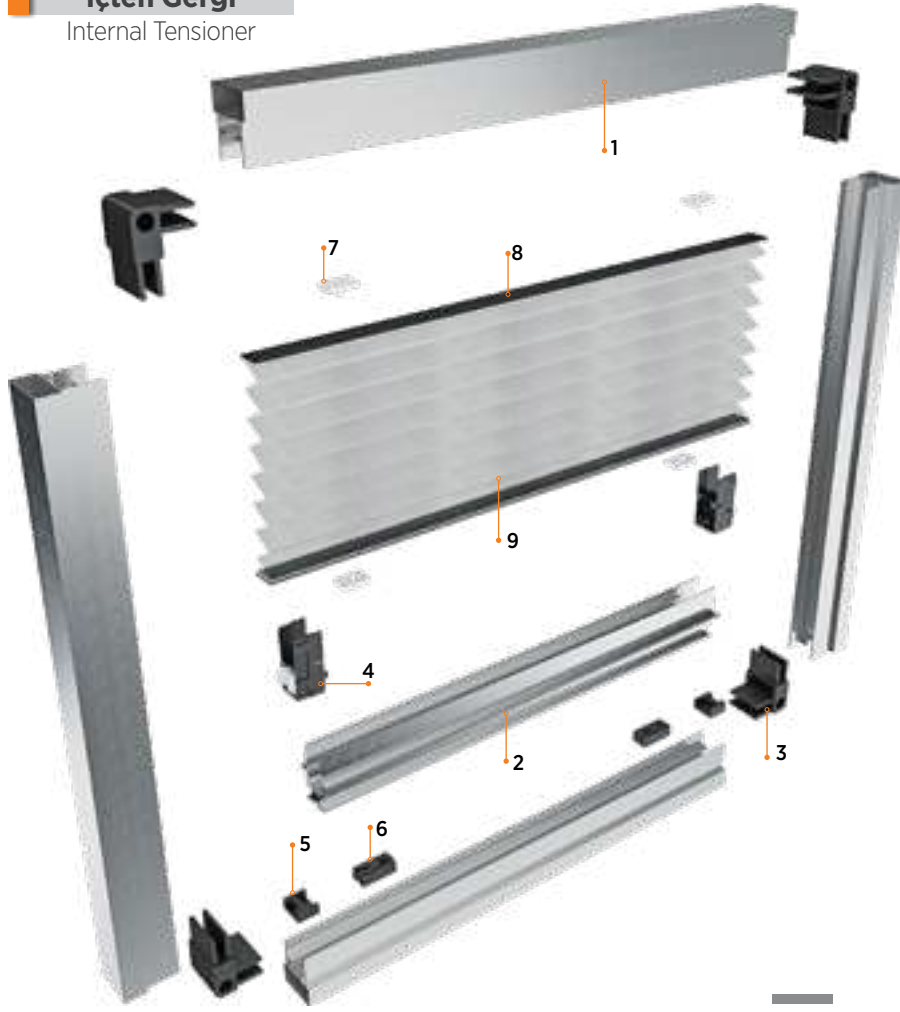

GOLD SERİ PLİSE SİNEKLİK / GOLD SERIES PLEATED FLY SCREEN

İçten Gergi

Internal Tensioner

Özellikle kapılar için çok tercih edilen bir seridir, tül ağı bir tarafta veya her iki tarafta kasa içerisine katlanır.

Pileli kaset, alüminyum kasa profili ile kapı veya pencere pervazına, köşe takozlarla yer alan montaj deliklerinden vida yardımıyla doğrudan ve kolayca sabitlenir.

This model is a terrifically preferential profile particularly for doors, tulle is folded into the one side of the case frame or even two sides of the case frame.

The pleated tape is fastened straightly and easily to the door or window sill with the support of screws through the mounting holes in the corner wedges with the aluminum frame case profile.

İçten Gergi Set İçeriği / Internal Tensioner Set Contents

No	ÜRÜN KODU Product Code	ÜRÜN ADI Product Name
1	304	Gold Kasa Gold Case
2	305	Gold Kanat Gold Wing
3	-	Köşe Takozu Corner Wedge
4	-	Rulman Takımı Bearing Set
5	-	İp Kontrol Plastiği Rope Control Plastic
6	-	İp Gergi Takozu Rope Tensioner Chock
7	-	Delikli Klips Hole Clip
8	-	Plise Şerit Pleat Ribbon
9	-	Plise Tül Pleat Tulle