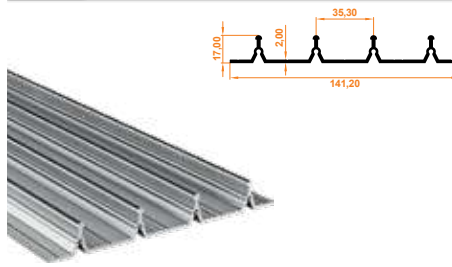

221 Dörtlü Eşiksiz Alt Kasa Profil
Quadruple Bottom Case Profile without Threshold

Paket İçi Adet Amount within package	2	Gramajı Weight	1,156 kg/m