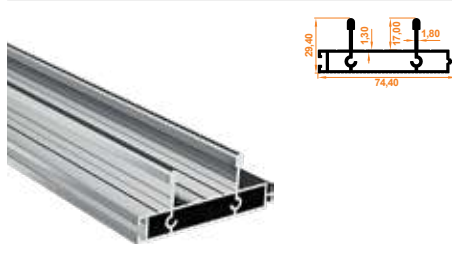

213 İkilü Eşikli Alt Kasa Profil
Double Threshold Lower Case Profile

Paket İçi Adet Amount within package	4	Gramajı Weight	0,974 kg/m