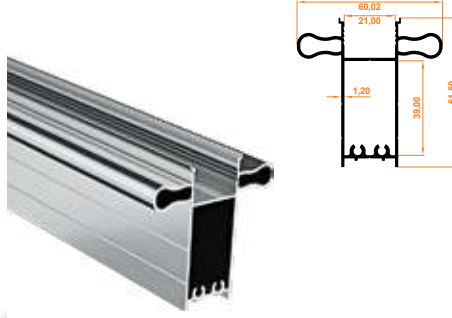

Ergonomic

Spacious Architectural Design

Modern and Aesthetic

**210** Sürme Baza Profil  
Sliding Base Profile

Paket İçi Adet Amount within package	4	Gramajı Weight	0,643 kg/m
---	---	-------------------	------------

**215** Çekme Kol Profil  
Pull Handle Profile

Paket İçi Adet Amount within package	3	Gramajı Weight	0,908 kg/m
---	---	-------------------	------------

**212** Kenet Profil  
Clamp Profile

Paket İçi Adet Amount within package	6	Gramajı Weight	0,423 kg/m
---	---	-------------------	------------