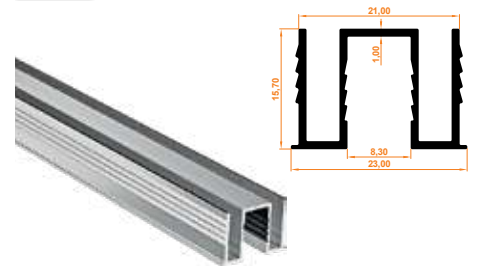

219 8 mm Cam Adaptörü
8 mm Glass Adapter

Paket İçi Adet Amount within package	10	Gramajı Weight	0,219 kg/m