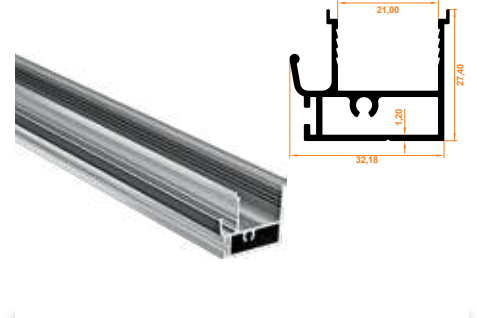

Ergonomic

Spacious Architectural Design

Modern and Aesthetic

**210** Sürme Baza Profil  
Sliding Base Profile

Paket İçi Adet Amount within package	4	Gramajı Weight	0,643 kg/m
---	---	-------------------	------------

**215** Çekme Kol Profil  
Pull Handle Profile

Paket İçi Adet Amount within package	3	Gramajı Weight	0,908 kg/m
---	---	-------------------	------------

**212** Kenet Profil  
Clamp Profile

Paket İçi Adet Amount within package	6	Gramajı Weight	0,423 kg/m
---	---	-------------------	------------