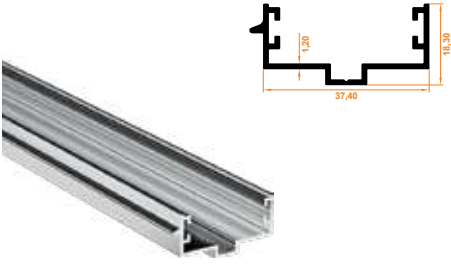

Ergonomic

Spacious Architectural Design

Modern and Aesthetic

**210** Sürme Baza Profil  
Sliding Base Profile

Paket İçi Adet Amount within package	4	Gramajı Weight	0,643 kg/m
---	---	-------------------	------------

**215** Çekme Kol Profil  
Pull Handle Profile

Paket İçi Adet Amount within package	3	Gramajı Weight	0,908 kg/m
---	---	-------------------	------------

**212** Kenet Profil  
Clamp Profile

Paket İçi Adet Amount within package	6	Gramajı Weight	0,423 kg/m
---	---	-------------------	------------

**211** Birleştirme Karşılık Profil  
Combination Provisions Profile

Paket İçi Adet Amount within package	6	Gramajı Weight	0,301 kg/m
---	---	-------------------	------------

**213** İkilü Eşikli Alt Kasa Profil  
Double Threshold Lower Case Profile