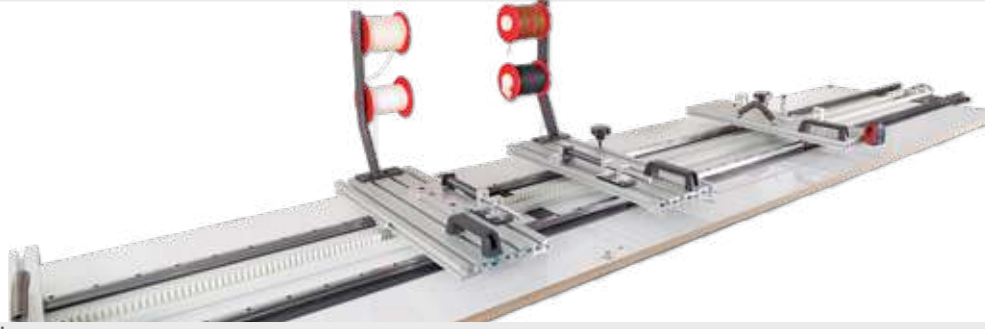

Yaylı Portray Profil
Spring Portray Profile

Çiftli Orta Profil
Double Middle Profile

PRD 30

İp Ayar Boylama Tezgahı
Rope Adjustment Lengthening Machine

PRD 31

Kumaş Delme Makinesi
Fabric Punching Machine

PRD 32