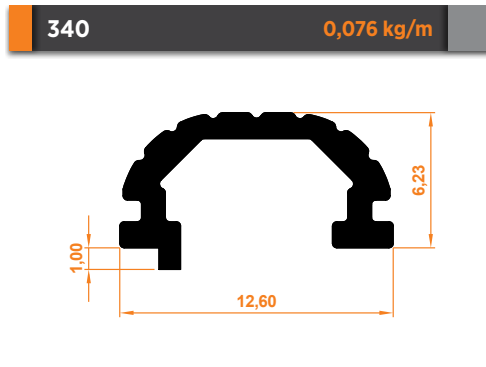

Yaylı Portray Profil
Spring Portray Profile