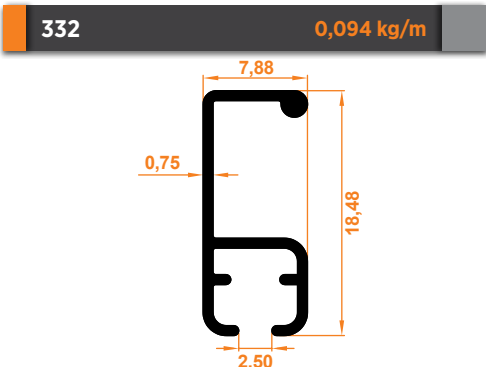

Small T Profil
Small T Profile