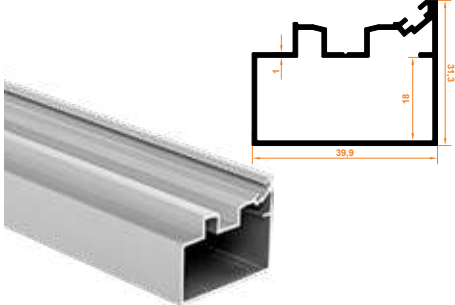

Paket İçi Adet Amount within package	10	Gramajı Weight	0,100 kg/m
---	----	-------------------	------------

823 Isıcam Geniş Yan Dikme
Double Glass Wide Side Column

Paket İçi Adet Amount within package	6	Gramajı Weight	0,459 kg/m
---	---	-------------------	------------