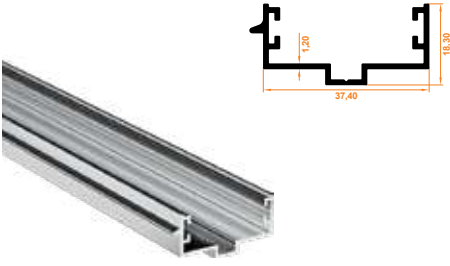

211 Birleştirme Karşılık Profil
Combination Provisions Profile

Paket İçi Adet Amount within package	6	Gramajı Weight	0,301 kg/m