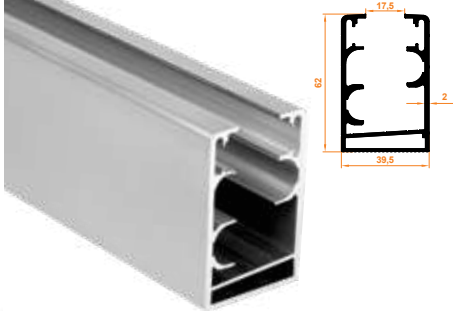

109 Düz Kasa Profil
Flat Case Profile

Paket İçi Adet Amount within package	3	Gramajı Weight	1,355 kg/m