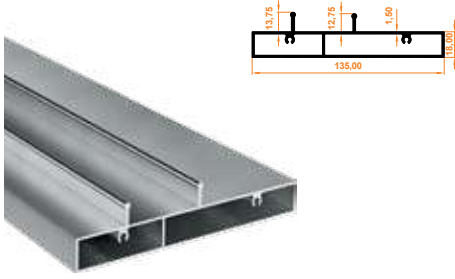

152 Alt Kasa Profil
Lower Case Profile

Paket İçi Adet Amount within package	2	Gramajı Weight	1,563 kg/m