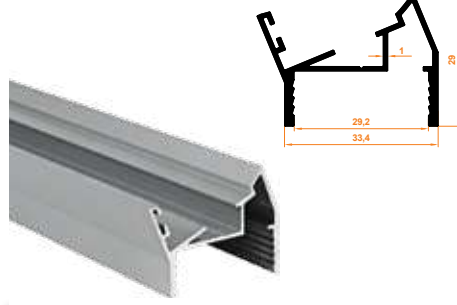

804 22,5° Dönüş Profil
22,5° Return Profile

Paket İçi Adet Amount within package	6	Gramajı Weight	0,378 kg/m