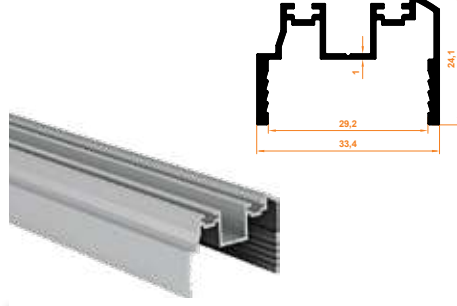

807 Açılı Dönüş Mentеше Profil
PopUp Return Hinge Profile

Paket İçi Adet Amount within package	6	Gramajı Weight	0,346 kg/m