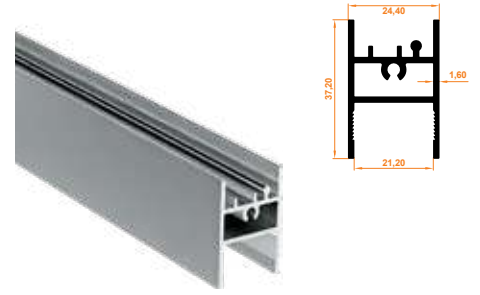

145 Küşte Baza Profil
Handrail Base Profile

Paket İçi Adet Amount within package	6	Gramajı Weight	0,579 kg/m