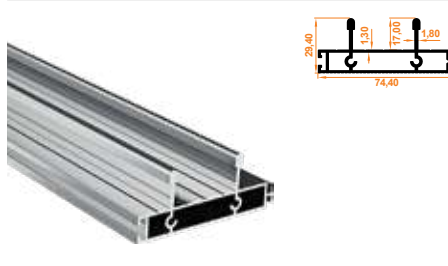

213 İkilî Eşikli Alt Kasa Profil
Double Threshold Lower Case Profile

Paket İçi Adet Amount within package	4	Gramajı Weight	0,974 kg/m