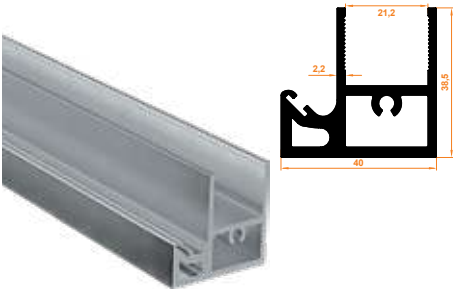

167 Kenet Baza Profil
Clamp Base Profile

Paket İçi Adet Amount within package	4	Gramajı Weight	1,144 kg/m