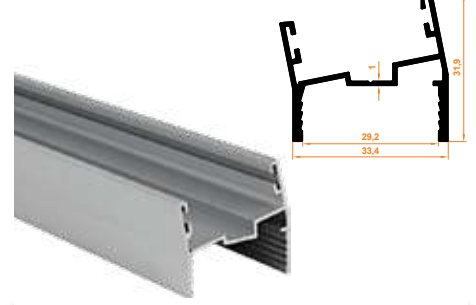

805 11° Dönüş Profil
11° Return Profile

Paket İçi Adet Amount within package	6	Gramajı Weight	0,366 kg/m