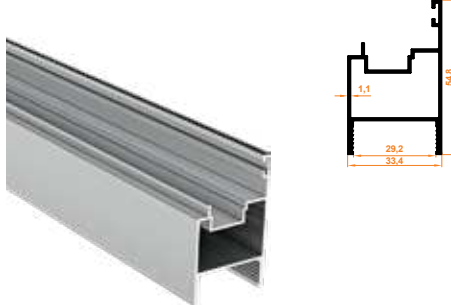

824 Sabit Cam İspanyolet Profil
Fixed Glass Espagnolette Profile

Paket İçi Adet Amount within package	6	Gramajı Weight	0,583 kg/m