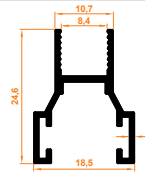

Paket İçi Adet Amount within package	20	Gramajı Weight	0,214 kg/m