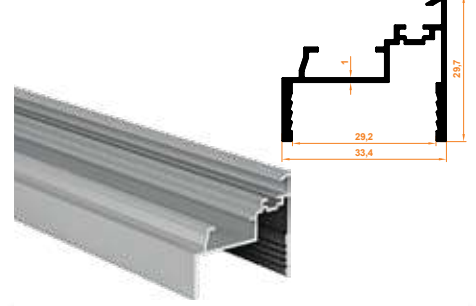

811 Sabit Cam (Tijli) Kilit Karşılık Profil
Stable Glass Lock Combination Profile

Paket İçi Adet Amount within package	6	Gramajı Weight	0,342 kg/m