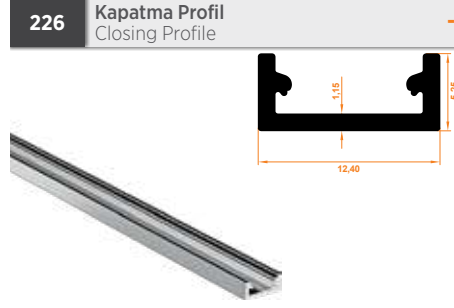

Paket İçi Adet Amount within package	10	Gramajı Weight	0,071 kg/m