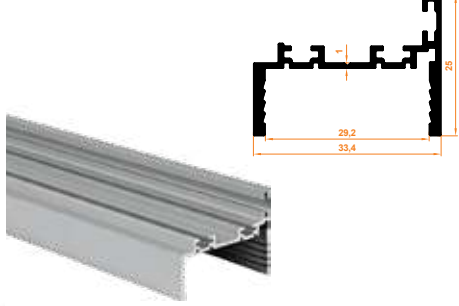

809 Sabit Cam Mentеше Profil
Stable Glass Hinge Profile

Paket İçi Adet Amount within package	6	Gramajı Weight	0,328 kg/m