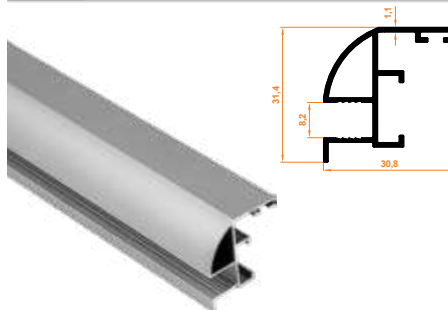

136 8 mm İspanyolet Profil Karşılığı
8 mm Espagnolette Combination Profile

Paket İçi Adet Amount within package	6	Gramajı Weight	0,343 kg/m