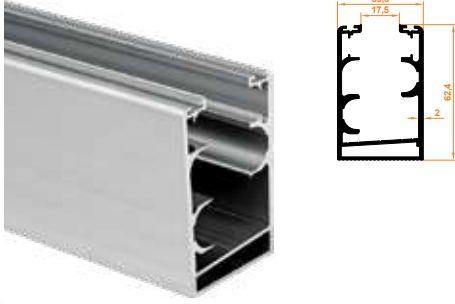

ISICAM CAM BALKON PROFİLLERİ

Double Glazing Balcony Glass Profiles

819 Düz Kasa Üstten Fitilli Profil
Flat Case Top Wicked Profile

Paket İçi Adet Amount within package	3	Gramajı Weight	1,344 kg/m