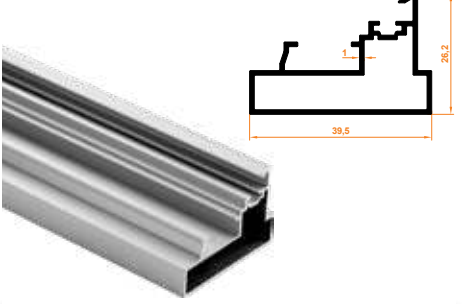

822 Açılır Dikme Profil
PopUp Column Profile

Paket İçi Adet Amount within package	6	Gramajı Weight	0,378 kg/m