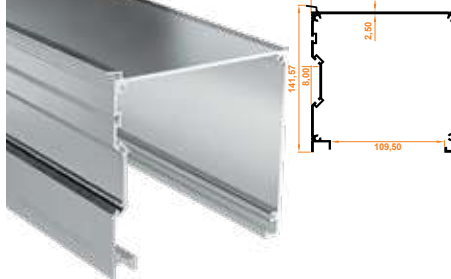

156 Üst Kasa Profil
Top Case Profile

Paket İçi Adet Amount within package	1	Gramajı Weight	3,449 kg/m