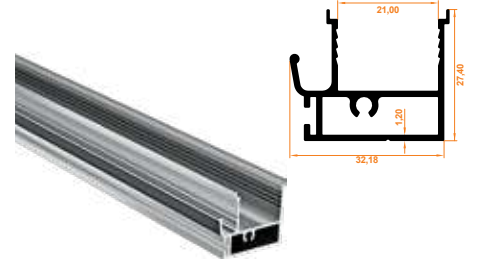

212 Kenet Profil
Clamp Profile

Paket İçi Adet Amount within package	6	Gramajı Weight	0,423 kg/m