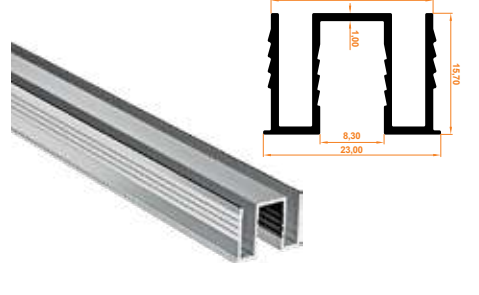

219 8 mm Cam Adaptörü
8mm Glass Adapter

Paket İçi Adet Amount within package	10	Gramajı Weight	0,219 kg/m