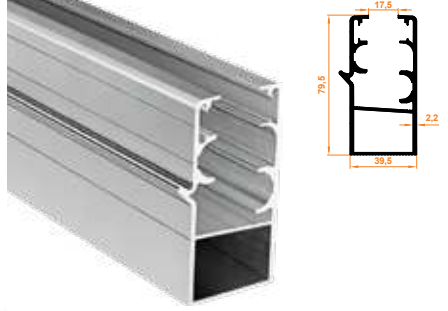

106 Oluklu Büyük Kasa Profil
Corrugated Big Case Profile

Paket İçi Adet Amount within package	3	Gramajı Weight	1,611 kg/m