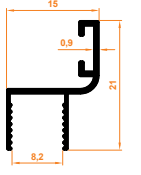

Paket İçi Adet Amount within package	20	Gramajı Weight	0,116 kg/m