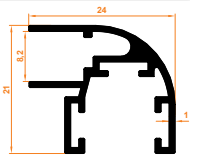

6 Köşe Dönüş Fitil
Corner Return Wick

Paket İçi Adet Amount within package	10	Gramajı Weight	0,276 kg/m