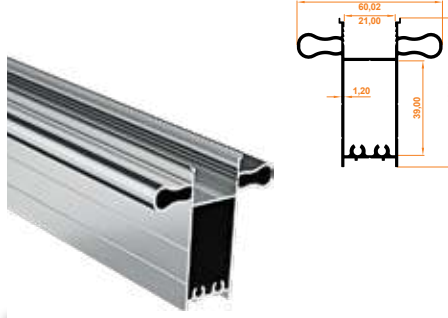

215 Çekme Kol Profil
Pull Handle Profile

Paket İçi Adet Amount within package	3	Gramajı Weight	0,908 kg/m