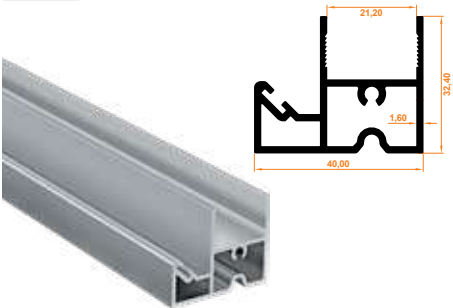

146 Hareketli Panel Açılır Alt Baza Profil
Movable Panel Pop-up Lower Base Profile

Paket İçi Adet Amount within package	4	Gramajı Weight	0,741 kg/m