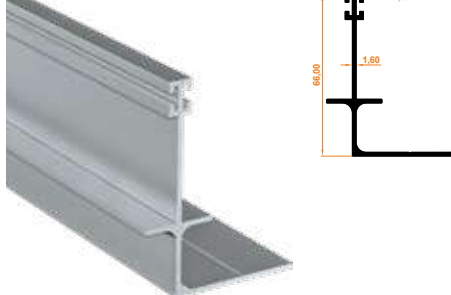

159 Açılımsız Çift Fıtıl Yan Ray L Kasa Profil
Double Weatherstrips Without Opening Side L Case Profile

Paket İçi Adet Amount within package	4	Gramajı Weight	0,660 kg/m