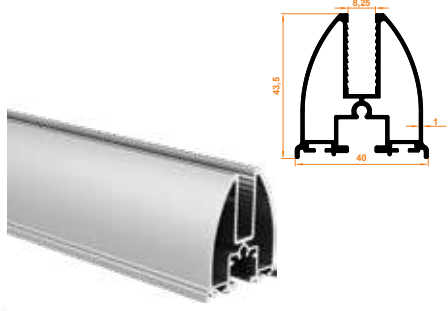

104 Gold Baza Profil
Gold Base Profile

gold

Paket İçi Adet Amount within package	3	Gramajı Weight	0,717 kg/m
---	---	-------------------	------------

105 Fırtına Baza Profil
Firtına Base Profile

firtına

Paket İçi Adet Amount within package	3	Gramajı Weight	0,730 kg/m
---	---	-------------------	------------