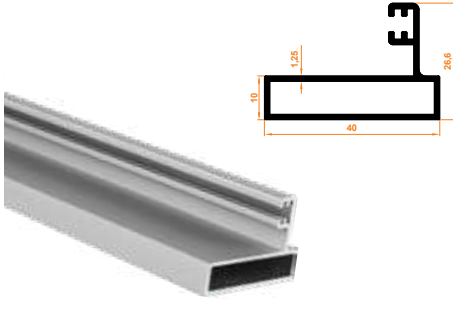

100 Dar Yan Dikme Profil
Thin Side Column Profile

Paket İçi Adet Amount within package	6	Gramajı Weight	0,441 kg/m