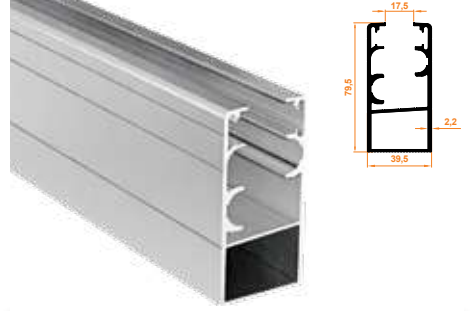

107 Büyük Düz Kasa Profil
Big Flat Case Profile

Paket İçi Adet Amount within package	3	Gramajı Weight	1,570 kg/m