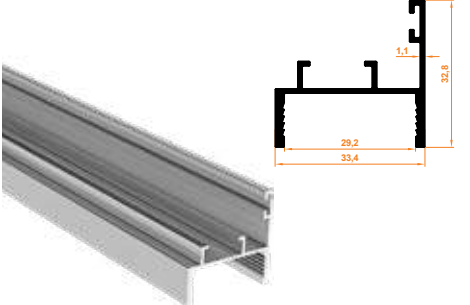

825 Sabit Cam İspanyolet Karşılık Profil
Fixed Glass Espagnolette Handle Provision Profile

Paket İçi Adet Amount within package	6	Gramajı Weight	0,356 kg/m