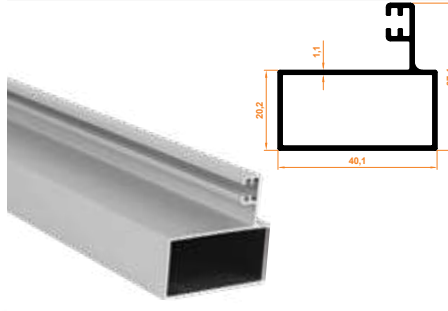

108 Geniş Yan Dikme Profil
Thick Side Column Profile

Paket İçi Adet Amount within package	6	Gramajı Weight	0,457 kg/m