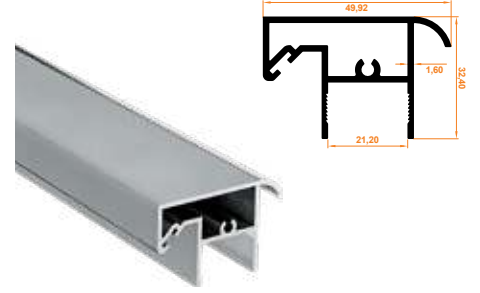

142 Sabit Panel Üst Baza Profil
Fixed Panel Top Base Profile

Paket İçi Adet Amount within package	4	Gramajı Weight	0,750 kg/m