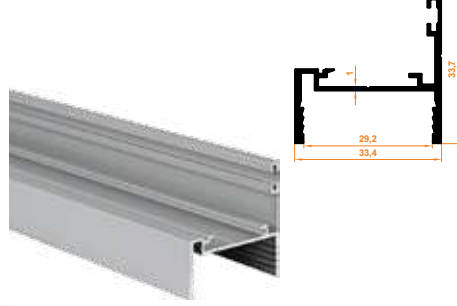

810 Sabit Cam (Tijli) Kilit Profil
Stable Glass Lock Profile

Paket İçi Adet Amount within package	6	Gramajı Weight	0,355 kg/m