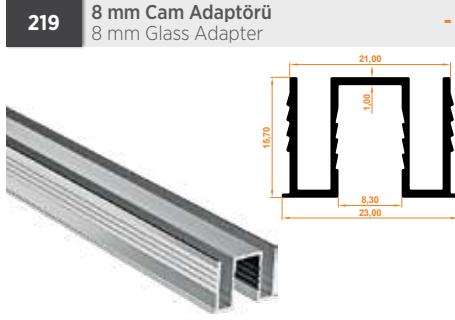

Paket İçi Adet Amount within package	10	Gramajı Weight	0,219 kg/m