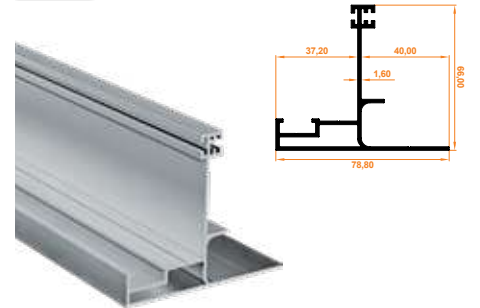

160 Yan Ray "T" Profil
Side Rail "T" Profile

Paket İçi Adet Amount within package	2	Gramajı Weight	1,057 kg/m