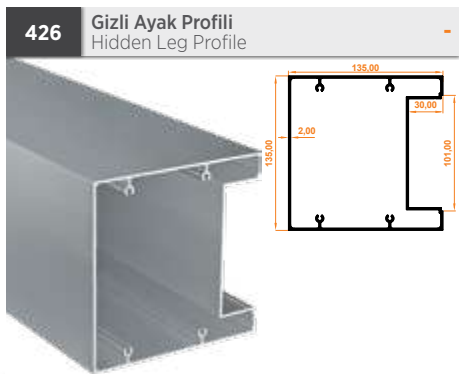

Paket İçi Adet Amount within package	?	Gramajı Weight	3,610 kg/m