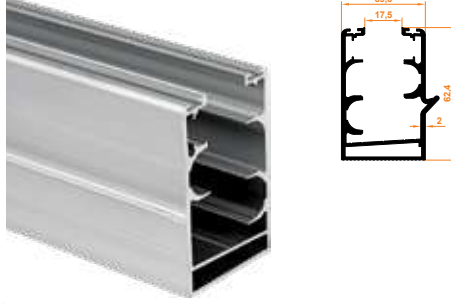

820 Oluklu Kasa Üstten Fitilli Profil
Corrugated Case Top Wicked Profile

Paket İçi Adet Amount within package	3	Gramajı Weight	1,389 kg/m