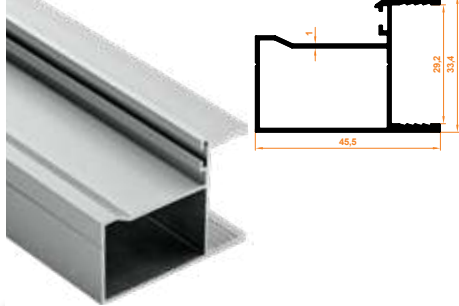

806 90° Dönüş Profil
90° Return Profile

Paket İçi Adet Amount within package	6	Gramajı Weight	0,475 kg/m