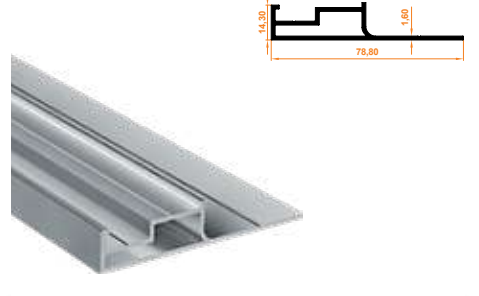

165 Yan Kasa Kertme Profil
Side Case Notched Profile

Paket İçi Adet Amount within package	4	Gramajı Weight	0,644 kg/m