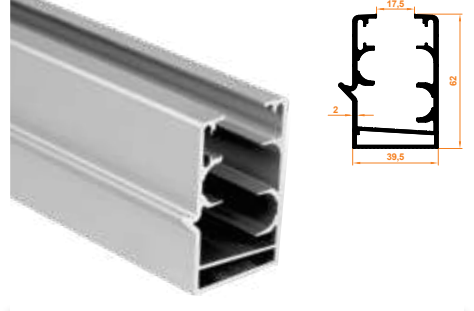

110 Oluklu Kasa Profil
Corrugated Case Profile

Paket İçi Adet Amount within package	3	Gramajı Weight	1,396 kg/m