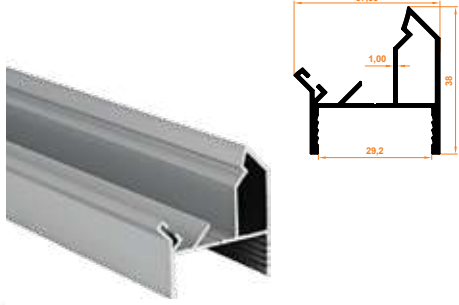

803 45° Dönüş Profil
45° Return Profile

Paket İçi Adet Amount within package	6	Gramajı Weight	0,445 kg/m