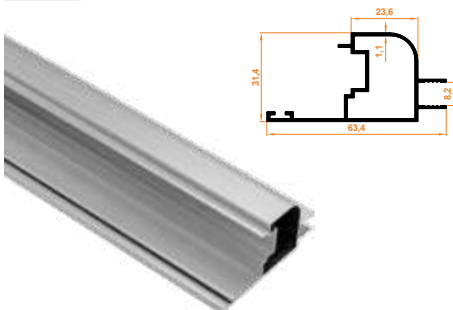

135 8 mm İspanyolet Profil
8 mm Espagnolette Profile

Paket İçi Adet Amount within package	6	Gramajı Weight	0,517 kg/m