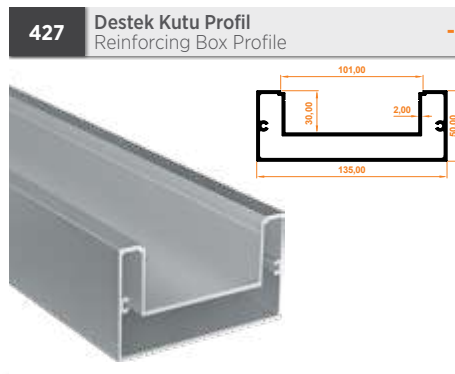

Paket İçi Adet Amount within package	?	Gramajı Weight	1,425 kg/m