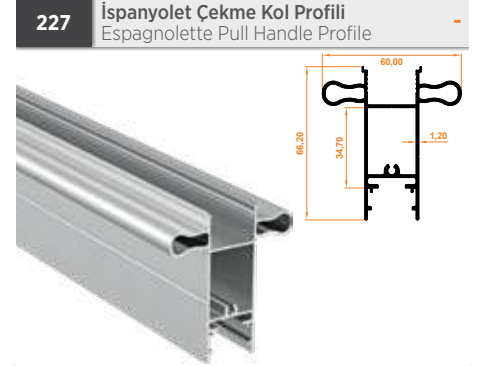

Paket İçi Adet Amount within package	4	Gramajı Weight	0,957 kg/m