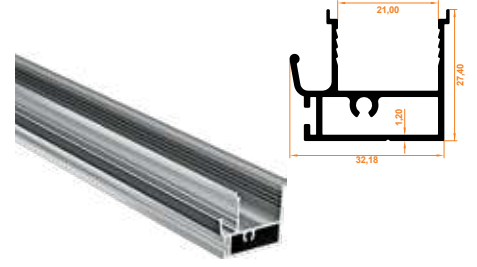

212 Kenet Profil
Clamp Profile

Paket İçi Adet Amount within package	6	Gramajı Weight	0,423 kg/m