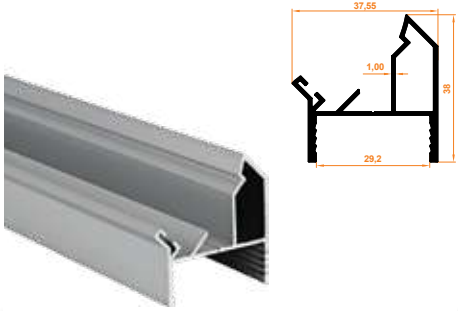

803 45° Dönüş Profil
45° Return Profile

Paket İçi Adet Amount within package	6	Gramajı Weight	0,445 kg/m