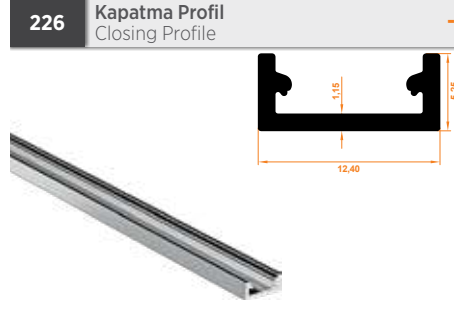

Paket İçi Adet Amount within package	10	Gramajı Weight	0,071 kg/m