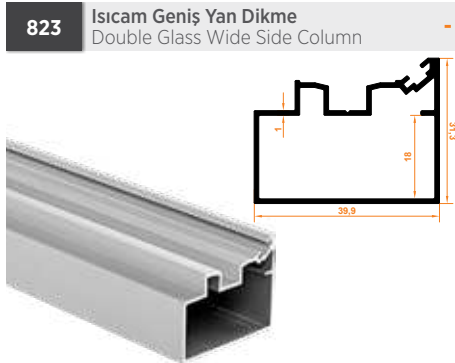

Paket İçi Adet Amount within package	6	Gramajı Weight	0,459 kg/m