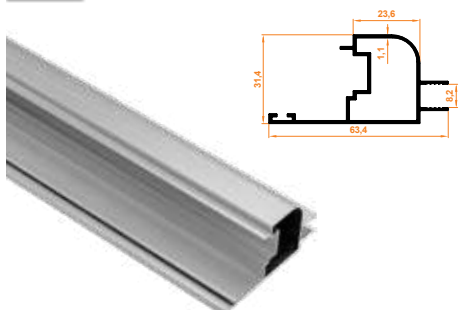

135 8 mm İspanyolet Profil
8 mm Espagnolette Profile

Paket İçi Adet Amount within package	6	Gramajı Weight	0,517 kg/m