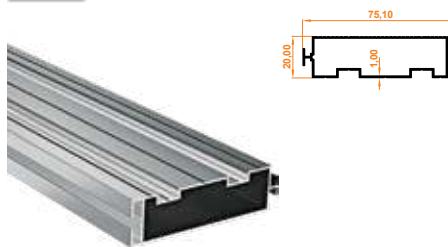

214 İkilil Yan Kasa Profil
Double Side Case Profile

Paket İçi Adet Amount within package	4	Gramajı Weight	0,587 kg/m