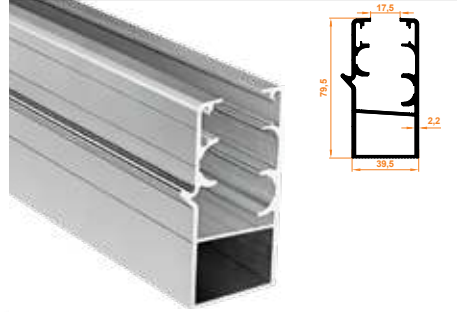

106 Oluklu Büyük Kasa Profil
Corrugated Big Case Profile

Paket İçi Adet Amount within package	3	Gramajı Weight	1,611 kg/m