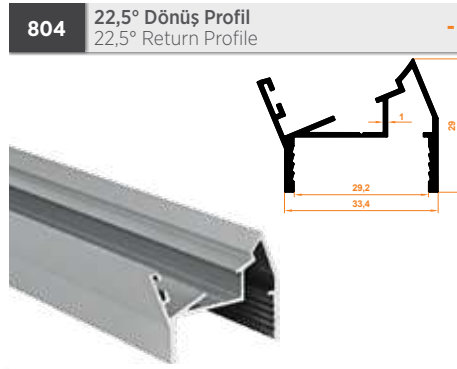

Paket İçi Adet Amount within package	6	Gramajı Weight	0,378 kg/m