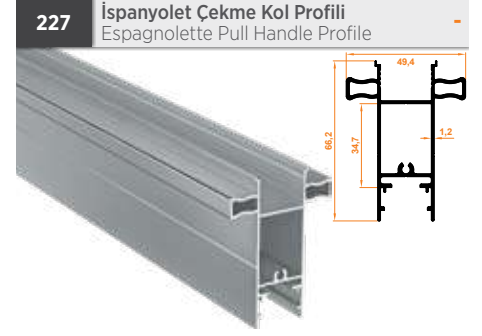

Paket İçi Adet Amount within package	4	Gramajı Weight	0,894 kg/m