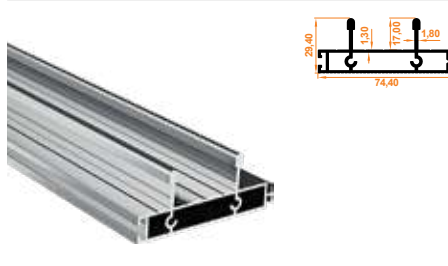

213 İkilil Eřikli Alt Kasa Profil
Double Threshold Lower Case Profile

Paket İçi Adet Amount within package	4	Gramajı Weight	0,974 kg/m