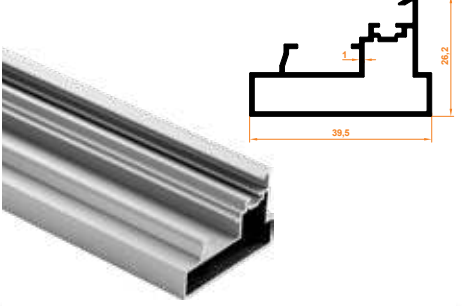

822 Açılır Dikme Profil
PopUp Column Profile

Paket İçi Adet Amount within package	6	Gramajı Weight	0,378 kg/m