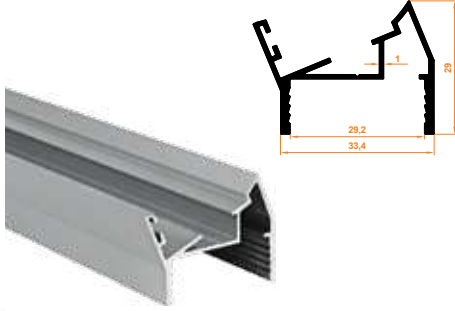

804 22,5° Dönüş Profil
22,5° Return Profile

Paket İçi Adet Amount within package	6	Gramajı Weight	0,378 kg/m