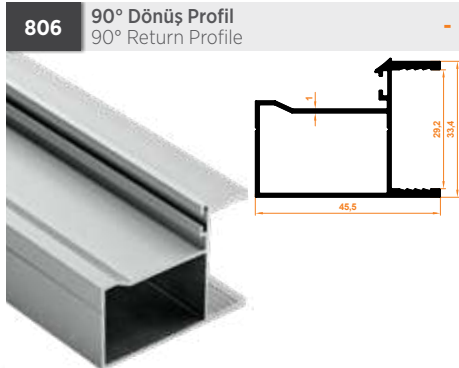

Paket İçi Adet Amount within package	6	Gramajı Weight	0,475 kg/m