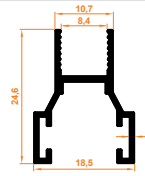

Paket İçi Adet Amount within package	20	Gramajı Weight	0,214 kg/m