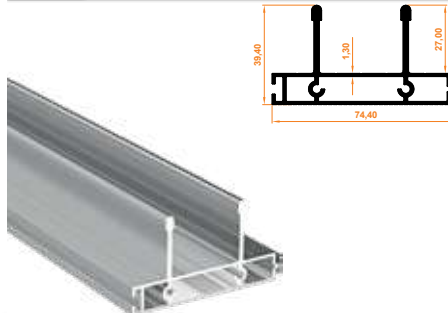

229 İkilil Üst Kasa Profil
Double Upper Case Profile

Paket İçi Adet Amount within package	3	Gramajı Weight	1,120 kg/m