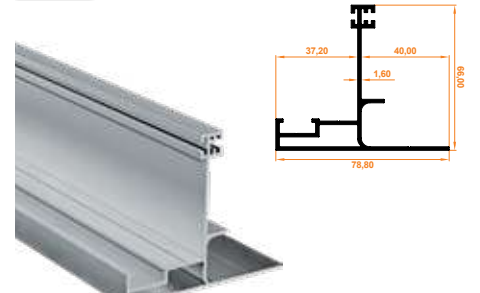

160 Yan Ray "T" Profil
Side Rail "T" Profile

Paket İçi Adet Amount within package	2	Gramajı Weight	1,057 kg/m