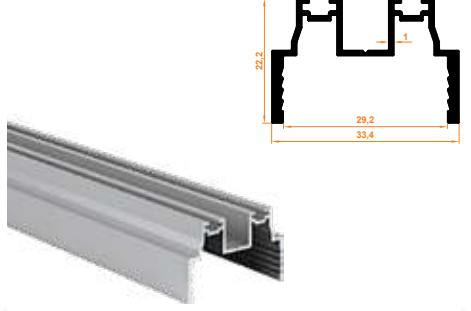

802 Düz Kapak Mentеше Profil
Double Glass Flat Cover with Hinge Profile

Paket İçi Adet Amount within package	6	Gramajı Weight	0,327 kg/m