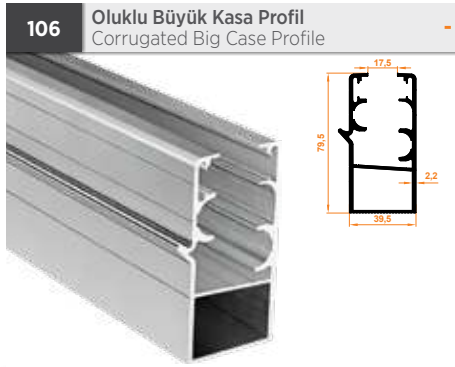

Paket İçi Adet Amount within package	3	Gramajı Weight	1,611 kg/m