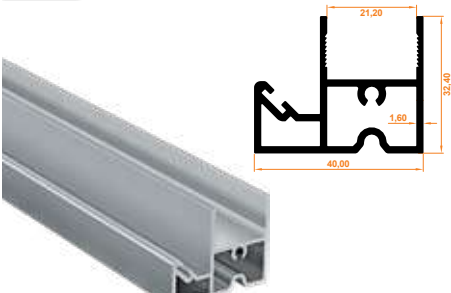

146 Hareketli Panel Açılır Alt Baza Profil
Movable Panel Pop-up Lower Base Profile

Paket İçi Adet Amount within package	4	Gramajı Weight	0,741 kg/m