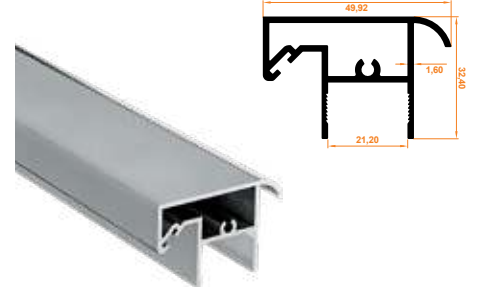

142 Sabit Panel Üst Baza Profil
Fixed Panel Top Base Profile

Paket İçi Adet Amount within package	4	Gramajı Weight	0,750 kg/m