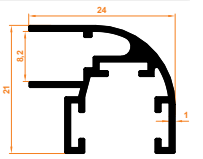

6 Köşe Dönüş Fitil
Corner Return Wick

Paket İçi Adet Amount within package	10	Gramajı Weight	0,276 kg/m