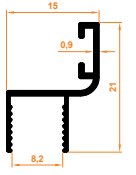

Paket İçi Adet Amount within package	20	Gramajı Weight	0,116 kg/m