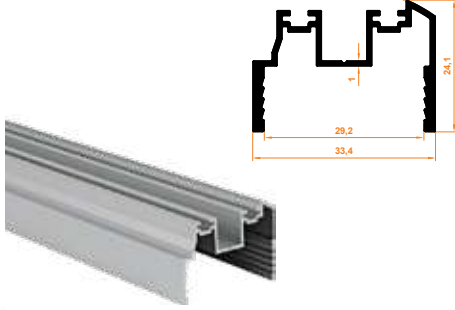

807 Açılı Dönüş Mentеше Profil
PopUp Return Hinge Profile

Paket İçi Adet Amount within package	6	Gramajı Weight	0,346 kg/m