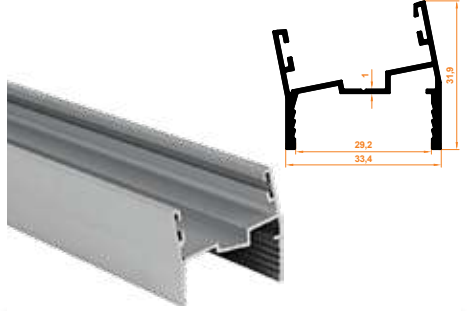

805 11° Dönüş Profil
11° Return Profile

Paket İçi Adet Amount within package	6	Gramajı Weight	0,366 kg/m