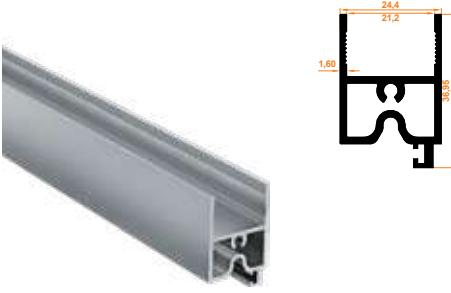

Innovative

Esnek Kullanım

Easy Cleaning

**140** Sabit Panel Açılır Alt Baza Profil  
Fixed Panel Pop-up Base Profile

Paket İçi Adet Amount within package	6	Gramajı Weight	0,563 kg/m
---	---	-------------------	------------