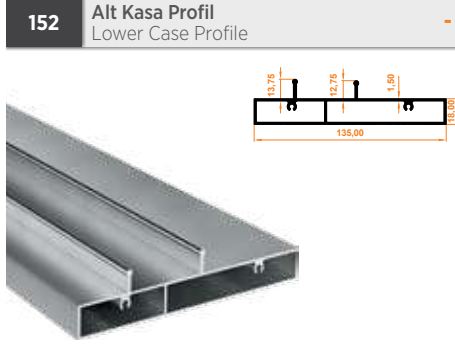

Paket İçi Adet Amount within package	2	Gramajı Weight	1,563 kg/m