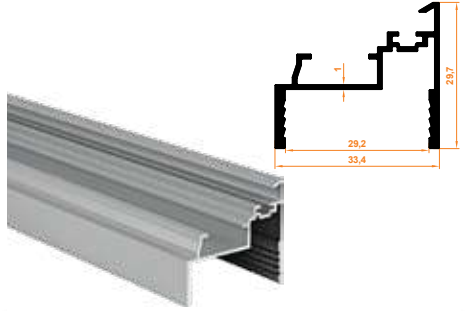

811 Sabit Cam (Tijli) Kilit Karşılık Profil
Stable Glass Lock Combination Profile

Paket İçi Adet Amount within package	6	Gramajı Weight	0,342 kg/m