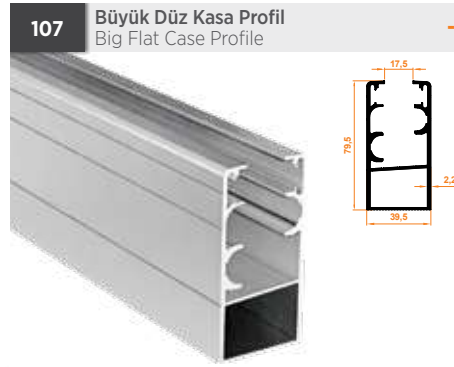

Paket İçi Adet Amount within package	3	Gramajı Weight	1,570 kg/m