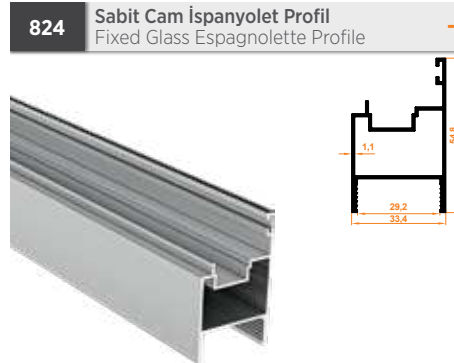

Paket İçi Adet Amount within package	6	Gramajı Weight	0,583 kg/m