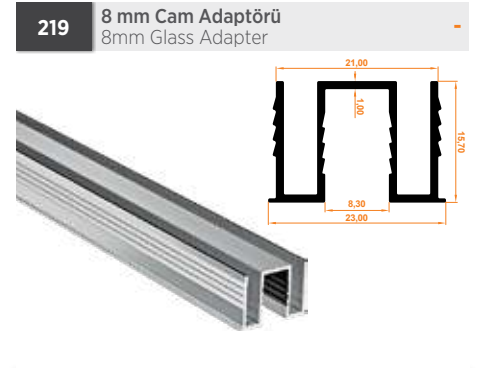

Paket İçi Adet Amount within package	10	Gramajı Weight	0,219 kg/m