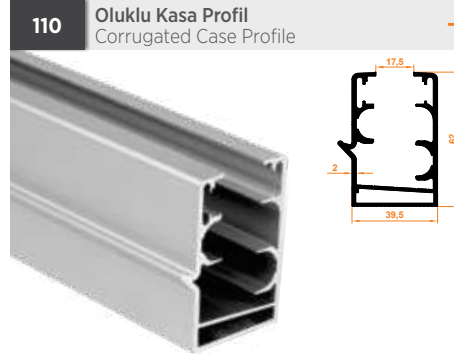

Paket İçi Adet Amount within package	3	Gramajı Weight	1,396 kg/m