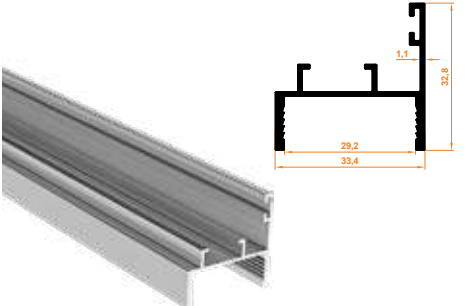

825 Sabit Cam İspanyolet Karşılık Profil
Fixed Glass Espagnolette Handle Provision Profile

Paket İçi Adet Amount within package	6	Gramajı Weight	0,356 kg/m