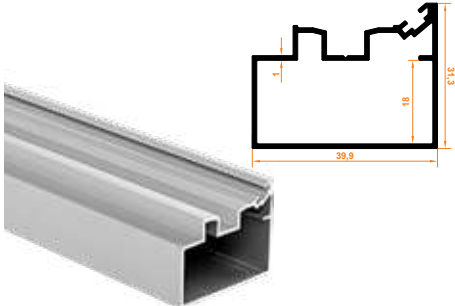

Paket İçi Adet Amount within package	10	Gramajı Weight	0,100 kg/m
---	----	-------------------	------------

**823** Isıcam Geniş Yan Dikme  
Double Glass Wide Side Column

Paket İçi Adet Amount within package	6	Gramajı Weight	0,459 kg/m
---	---	-------------------	------------