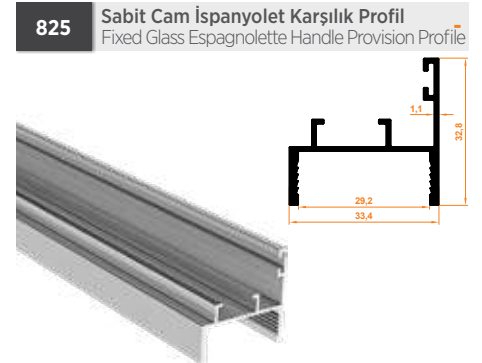

Paket İçi Adet Amount within package	6	Gramajı Weight	0,356 kg/m

Alüminyum Renk Seçeneği

Aluminum Color Options

9016

Beyaz
White

E6

Mat Eloksal
Matt Anodized

M0

Mat Bronz
Matt Bronze

P0

Parlak Bronz
Gloss Bronze

8003

Altın Meşe
Golden Oak

8016

Maun
Mahogany

7016

Antrasit Gri
Anthracite Gray

E6

Eloksal Boyalı
Anodized Painted

E6

Bronz Boyalı
Bronze Painted