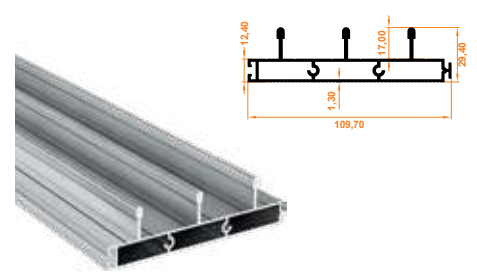

222 Üçlü Eřikli Alt Kasa Profil
Triple Threshold Lower Case Profile

Paket İçi Adet Amount within package	2	Gramajı Weight	1,333 kg/m