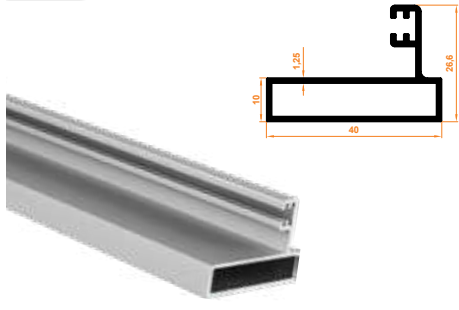

**107** Büyük Düz Kasa Profil  
Big Flat Case Profile

Paket İçi Adet Amount within package	3	Gramajı Weight	1,570 kg/m
---	---	-------------------	------------

**100** Dar Yan Dikme Profil  
Thin Side Column Profile