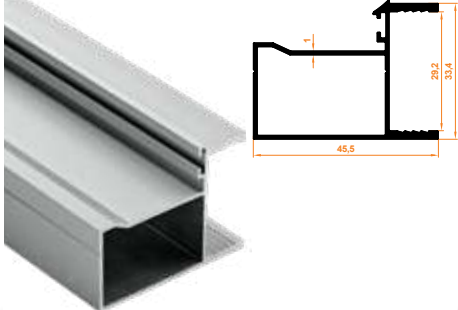

806 90° Dönüş Profil
90° Return Profile

Paket İçi Adet Amount within package	6	Gramajı Weight	0,475 kg/m