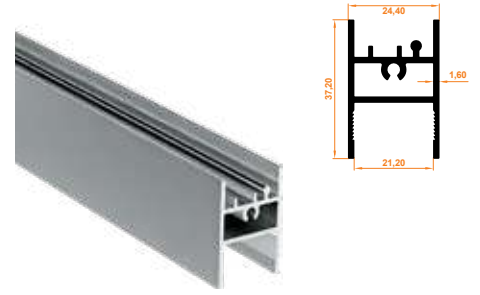

**144** Hareketli Panel Yan Dikme Profil  
Movable Panel Side Column Profile

Paket İçi Adet Amount within package	6	Gramajı Weight	0,434 kg/m
---	---	-------------------	------------

**145** Küşte Baza Profil  
Handrail Base Profile