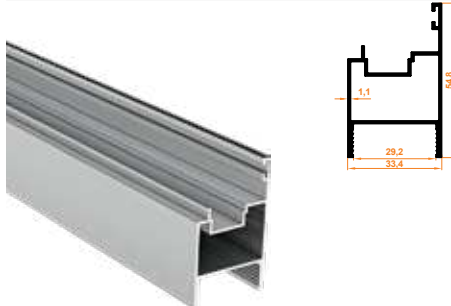

824 Sabit Cam İspanyolet Profil
Fixed Glass Espagnolette Profile

Paket İçi Adet Amount within package	6	Gramajı Weight	0,583 kg/m