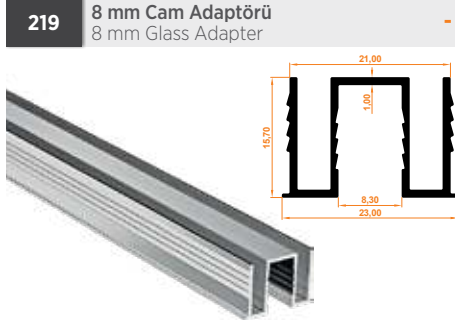

Paket İçi Adet Amount within package	10	Gramajı Weight	0,219 kg/m