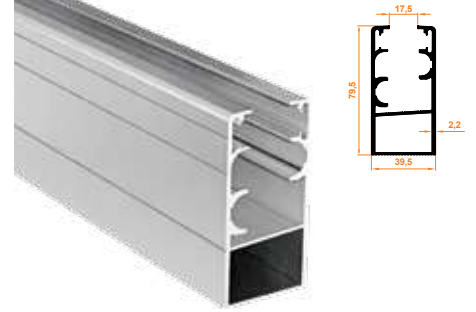

107 Büyük Düz Kasa Profil
Big Flat Case Profile

Paket İçi Adet Amount within package	3	Gramajı Weight	1,570 kg/m