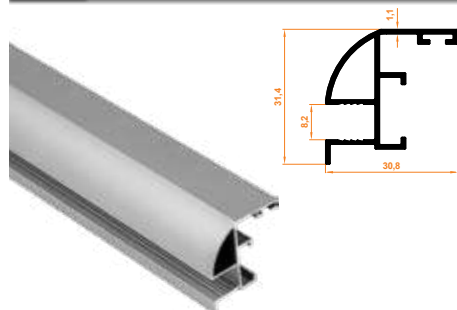

136 8 mm İspanyolet Profil Karşılığı
8 mm Espagnolette Combination Profile

Paket İçi Adet Amount within package	6	Gramajı Weight	0,343 kg/m