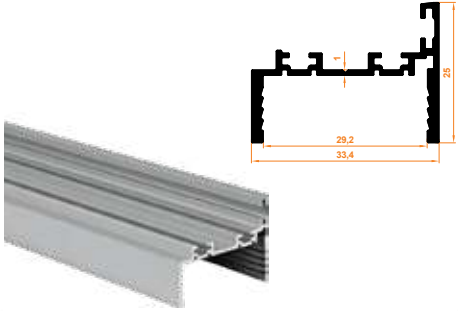

809 Sabit Cam Mentеше Profil
Stable Glass Hinge Profile

Paket İçi Adet Amount within package	6	Gramajı Weight	0,328 kg/m