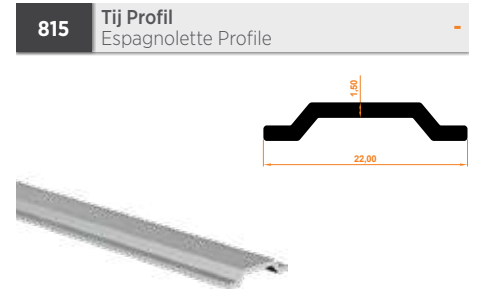

Paket İçi Adet Amount within package	10	Gramajı Weight	0,100 kg/m