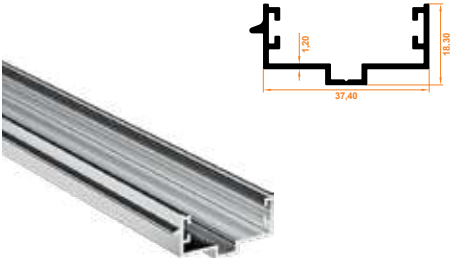

211 Birleřtirme Karřılık Profil
Combination Provisions Profile

Paket İçi Adet Amount within package	6	Gramajı Weight	0,301 kg/m