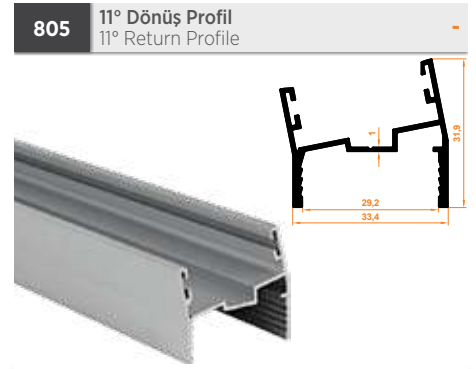

Paket İçi Adet Amount within package	6	Gramajı Weight	0,366 kg/m