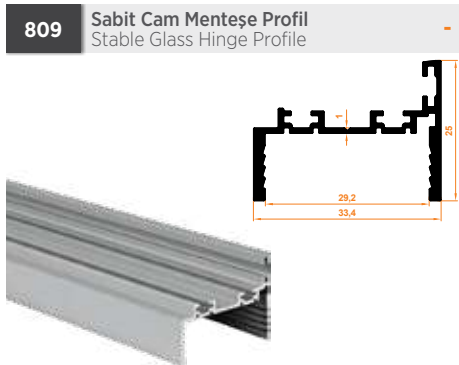

Paket İçi Adet Amount within package	6	Gramajı Weight	0,328 kg/m