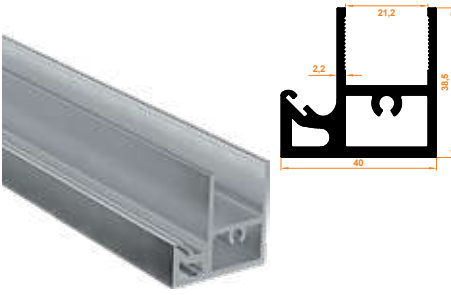

167 Kenet Baza Profil
Clamp Base Profile

Paket İçi Adet Amount within package	4	Gramajı Weight	1,144 kg/m