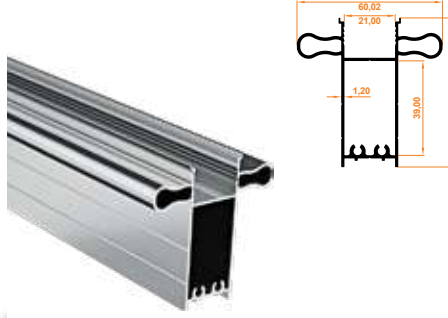

215 Çekme Køl Profil
Pull Handle Profile

Paket İçi Adet Amount within package	3	Gramajı Weight	0,908 kg/m