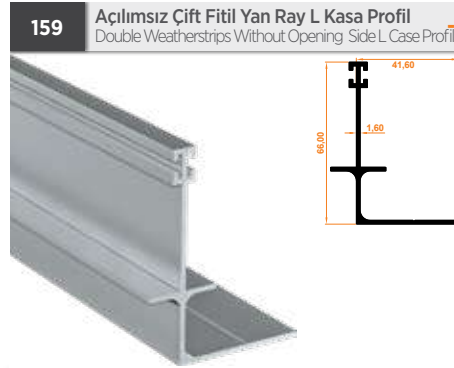

Paket İçi Adet Amount within package	4	Gramajı Weight	0,660 kg/m