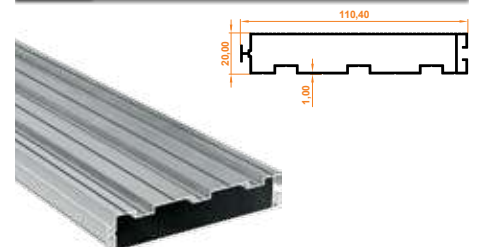

223 Üçlü Yan Kasa Profil
Triple Side Case Profile

Paket İçi Adet Amount within package	2	Gramajı Weight	0,792 kg/m