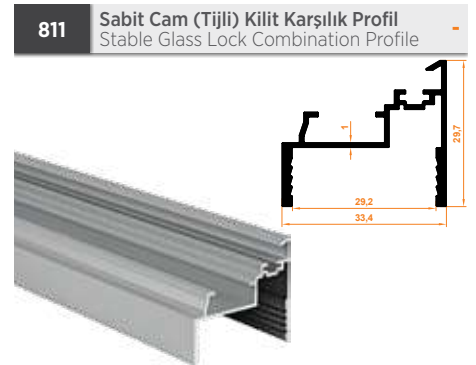

Paket İçi Adet Amount within package	6	Gramajı Weight	0,342 kg/m