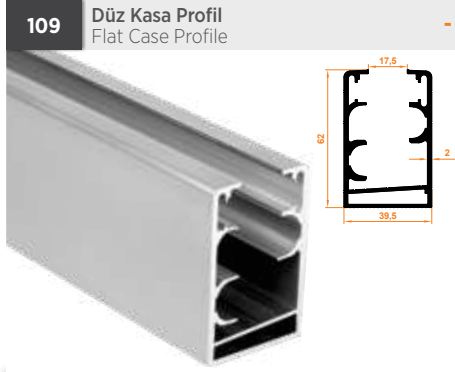

Pro+ ISICAM CAM BALKON PROFİLLERİ

Pro+ Double Glazing Balcony Glass Profiles

Paket İçi Adet Amount within package	3	Gramajı Weight	1,355 kg/m