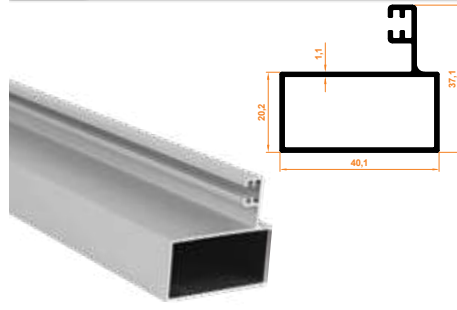

108 Geniş Yan Dikme Profil
Thick Side Column Profile

Paket İçi Adet Amount within package	6	Gramajı Weight	0,457 kg/m