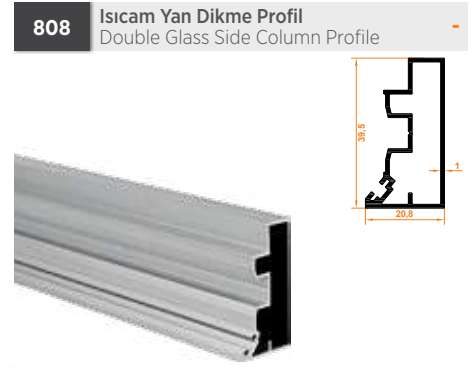

Paket İçi Adet Amount within package	6	Gramajı Weight	0,369 kg/m