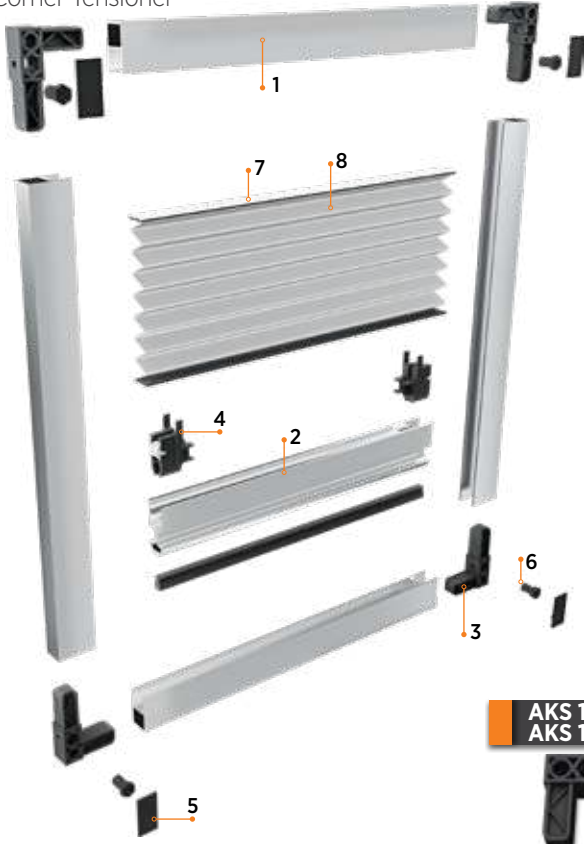

NOBEL SERİ PLİSE SİNEKLİK / NOBEL SERIES PLEATED FLY SCREEN

Köşeden Gergi
Corner Tensioner