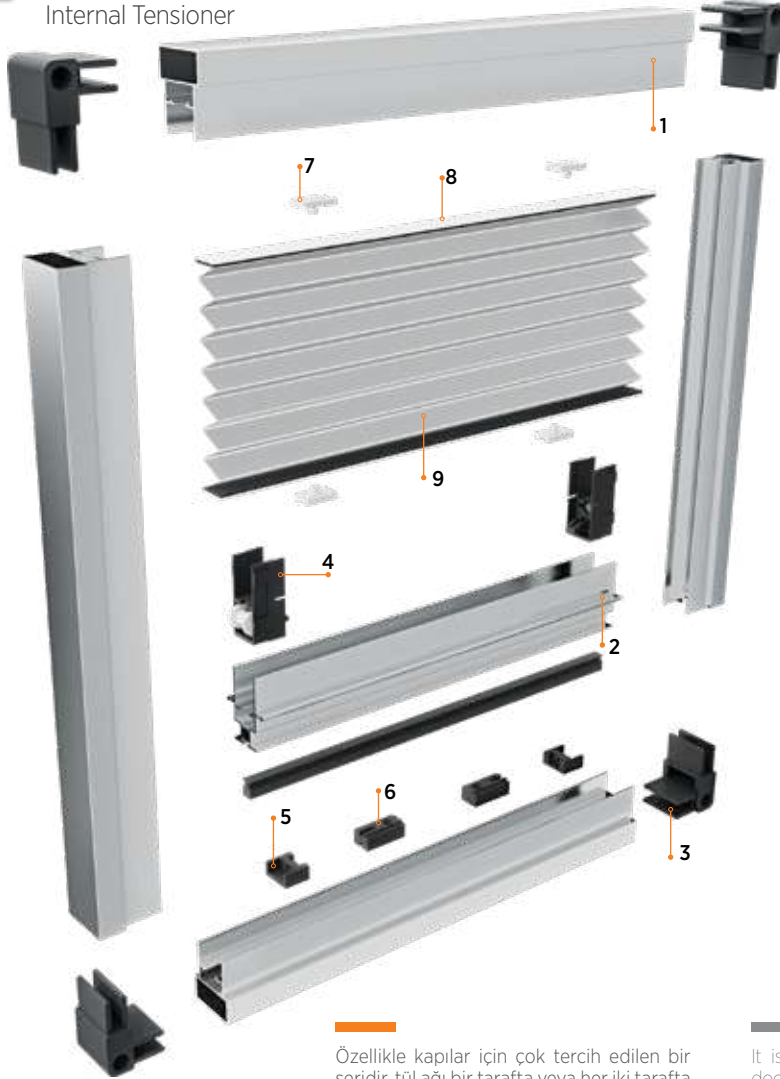

GOLD SERİ PLİSE SİNEKLİK / GOLD SERIES PLEATED FLY SCREEN

İçten Gergi

Internal Tensioner

Özellikle kapılar için çok tercih edilen bir seridir, tül ağı bir tarafta veya her iki tarafta kasa içerisine katlanır.

Pileli kaset, alüminyum kasa profili ile kapı veya pencere pervazına, köşe takozlarla yer alan montaj deliklerinden vida yardımıyla doğrudan ve kolayca sabitlenir.

It is a very preferred series especially for doors, tulle net folds on one side or folds on both sides into the case.

The Gold series fly screen system is directly and easily fixed to the door or window sill with the help of screws through the mounting holes in the corner wedges.

İçten Gergi Set İçeriği / Internal Tensioner Set Contents

No	ÜRÜN KODU Product Code	ÜRÜN ADI Product Name
1	304	Gold Kasa Gold Case
2	305	Gold Kanat Gold Wing
3	-	Köşe Takozu Corner Wedge
4	-	Rulman Takımı Bearing Set
5	-	İp Kontrol Plastiği Rope Control Plastic
6	-	İp Gergi Takozu Rope Tensioner Chock
7	-	Delikli Klips Hole Clip
8	PLS 51	PVC Bantlı Şerit PVC Taped Stripe
9	-	Plise Tül Pleated Tulle