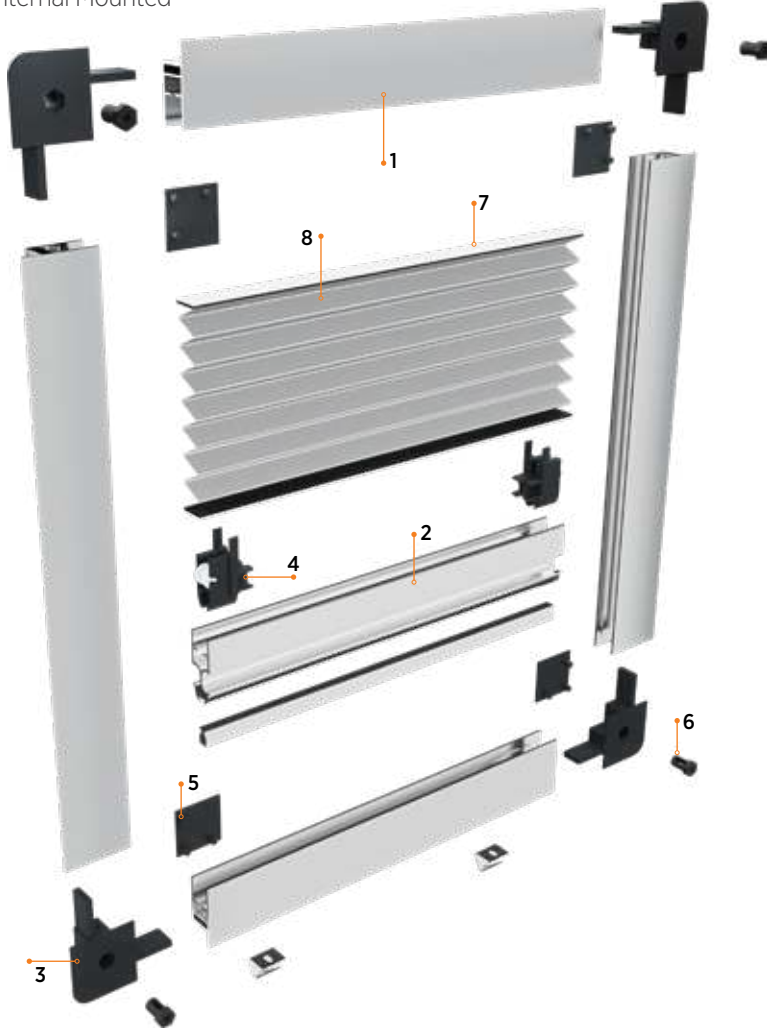

NOBEL SERİ PLİSE SİNEKLİK / NOBEL SERIES PLEATED FLY SCREEN

İçten Montajlı Internal Mounted

Montaj alanı dar olan Pvc ve panjur sistemleri için kullanılmaktadır. Sistem içerisinde kolay ve hızlı bir şekilde montajlanabilmektedir. İhtiyaç halinde sökülüp takılabileme imkanı sunar.

It is used for PVC and shutter systems with narrow mounting areas. It can be assembled easily and quickly within the system. It offers the possibility to be disassembled and mounted when needed.

Yeni Ürün New Product

İçten Montaj Set İçeriği / Internal Mounted Set Contents

No	ÜRÜN KODU Product Code	ÜRÜN ADI Product Name
1	337	Nobel İçten Montajlı Kasa Nobel Internal Mounted Case Profile
2	335	Nobel Kanat Profili Nobel Wing
3	-	Nobel İçten Montajlı Köşe Takoğu Nobel Internally Assembled Corner Wedge
4	-	Nobel Rulman Takımı Nobel Bearing Set
5	-	Nobel İçten Montajlı Köşe Takoğu Kapağı Nobel Internal Mounted Corner Wedge Cover
6	-	Nobel Köşe Takoğu Pimi Nobel Corner Wedge Pin
7	PLS 52	PVC Bantlı Şerit PVC Taped Stripe
8	-	Plise Tül Pleated Tulle