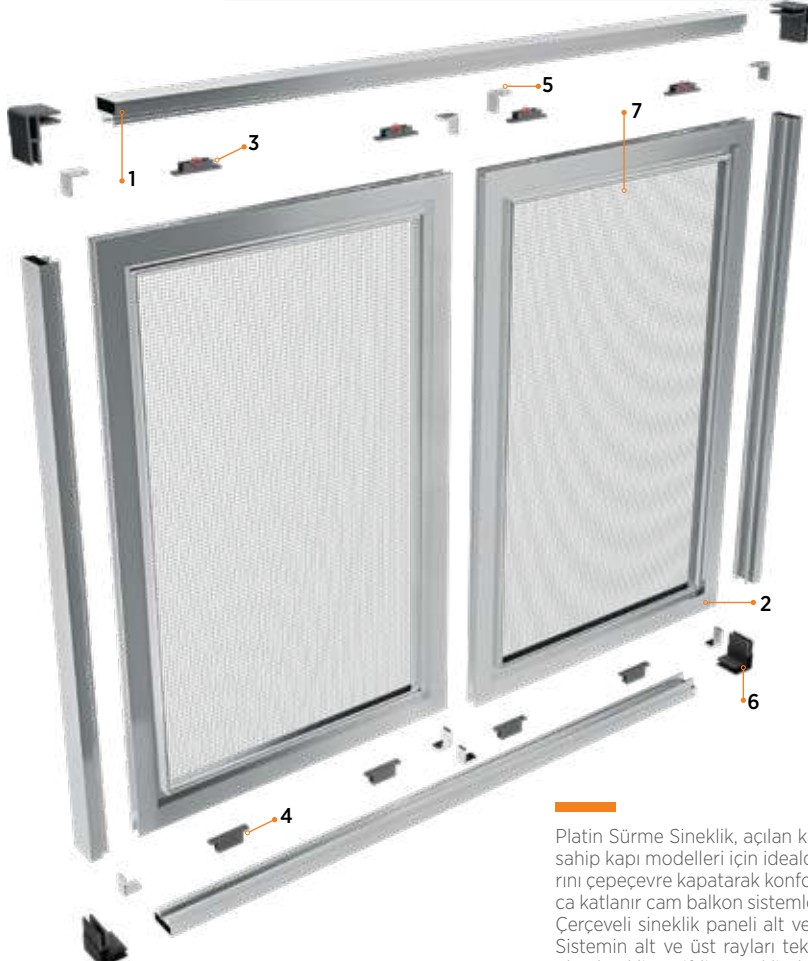

PLATİN SÜRME SİNEKLİK / PLATİN SLIDING FLY SCREEN