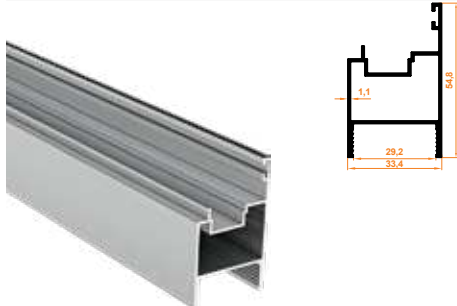

824 Sabit Cam İspanyolet Profil
Fixed Glass Espagnolette Profile

Paket İçi Adet Amount within package	6	Gramajı Weight	0,583 kg/m