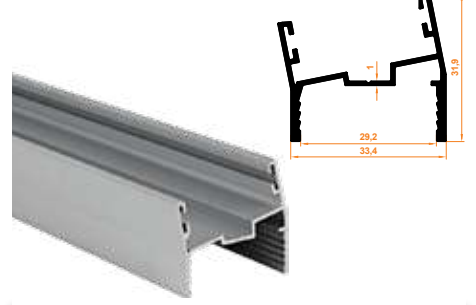

805 11° Dönüş Profil
11° Return Profile

Paket İçi Adet Amount within package	6	Gramajı Weight	0,366 kg/m