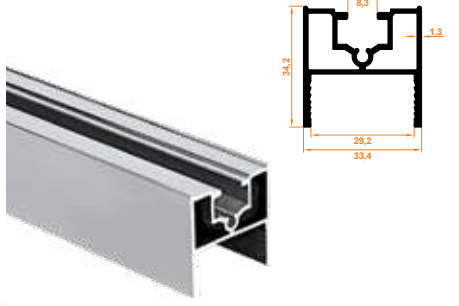

**800** Baza Profil  
Double Glass Base

Paket İçi Adet Amount within package	6	Gramajı Weight	0,618 kg/m
---	---	-------------------	------------

**801** Düz Kapak Profil  
Double Glass Flat Cover Profile