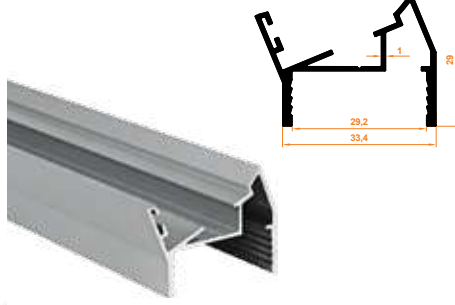

804 22,5° Dönüş Profil
22,5° Return Profile

Paket İçi Adet Amount within package	6	Gramajı Weight	0,378 kg/m