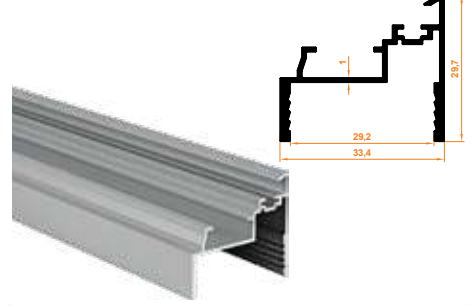

Paket İçi Adet Amount within package	6	Gramajı Weight	0,369 kg/m
---	---	-------------------	------------

**809** Sabit Cam Mentеше Profil  
Stable Glass Hinge Profile

Paket İçi Adet Amount within package	6	Gramajı Weight	0,328 kg/m
---	---	-------------------	------------

**810** Sabit Cam (Tijli) Kilit Profil  
Stable Glass Lock Profile

Paket İçi Adet Amount within package	6	Gramajı Weight	0,355 kg/m
---	---	-------------------	------------

**811** Sabit Cam (Tijli) Kilit Karşılık Profil  
Stable Glass Lock Combination Profile