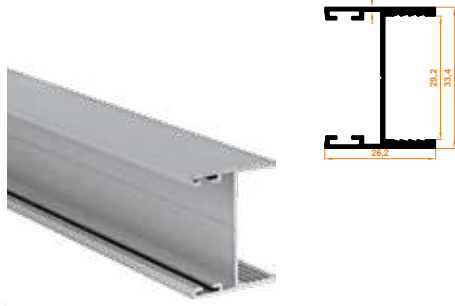

**800** Baza Profil  
Double Glass Base

Paket İçi Adet Amount within package	6	Gramajı Weight	0,618 kg/m
---	---	-------------------	------------

**801** Düz Kapak Profil  
Double Glass Flat Cover Profile