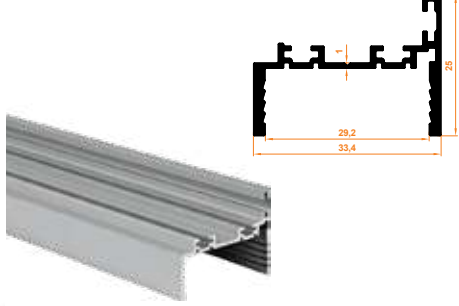

809 Sabit Cam Mentеше Profil
Stable Glass Hinge Profile

Paket İçi Adet Amount within package	6	Gramajı Weight	0,328 kg/m