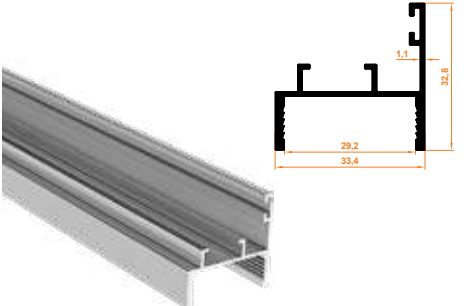

825 Sabit Cam İspanyolet Karşılık Profil
Fixed Glass Espagnolette Handle Provision Profile

Paket İçi Adet Amount within package	6	Gramajı Weight	0,356 kg/m