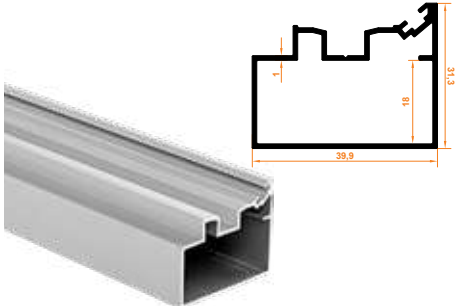

Paket İçi Adet Amount within package	10	Gramajı Weight	0,100 kg/m
---	----	-------------------	------------

**823** Isıcam Geniş Yan Dikme  
Double Glass Wide Side Column

Paket İçi Adet Amount within package	6	Gramajı Weight	0,459 kg/m
---	---	-------------------	------------