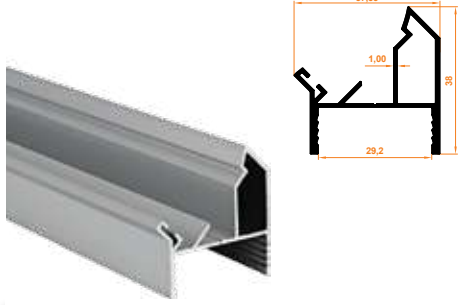

803 45° Dönüş Profil
45° Return Profile

Paket İçi Adet Amount within package	6	Gramajı Weight	0,445 kg/m