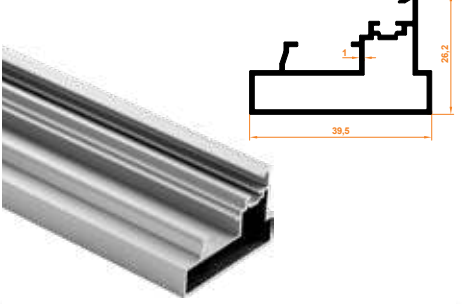

822 Açılır Dikme Profil
PopUp Column Profile

Paket İçi Adet Amount within package	6	Gramajı Weight	0,378 kg/m