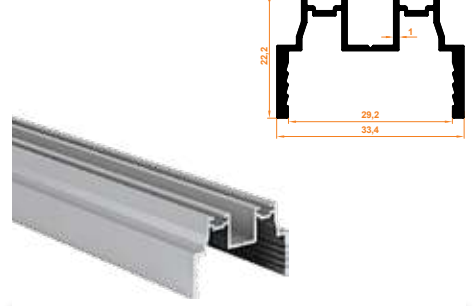

802 Düz Kapak Mentеше Profil
Double Glass Flat Cover with Hinge Profile

Paket İçi Adet Amount within package	6	Gramajı Weight	0,327 kg/m