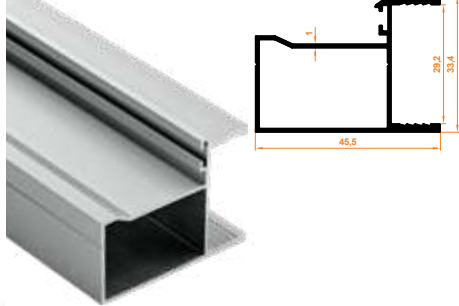

806 90° Dönüş Profil
90° Return Profile

Paket İçi Adet Amount within package	6	Gramajı Weight	0,475 kg/m