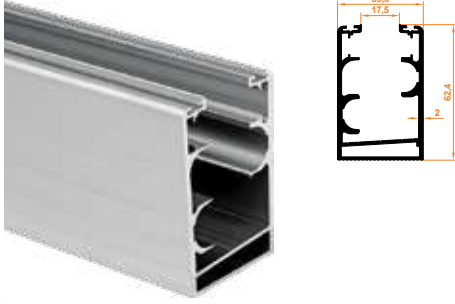

ISICAM CAM BALKON PROFİLLERİ

Double Glazing Balcony Glass Profiles

819 Düz Kasa Üstten Fitilli Profil
Flat Case Top Wicked Profile

Paket İçi Adet Amount within package	3	Gramajı Weight	1,344 kg/m