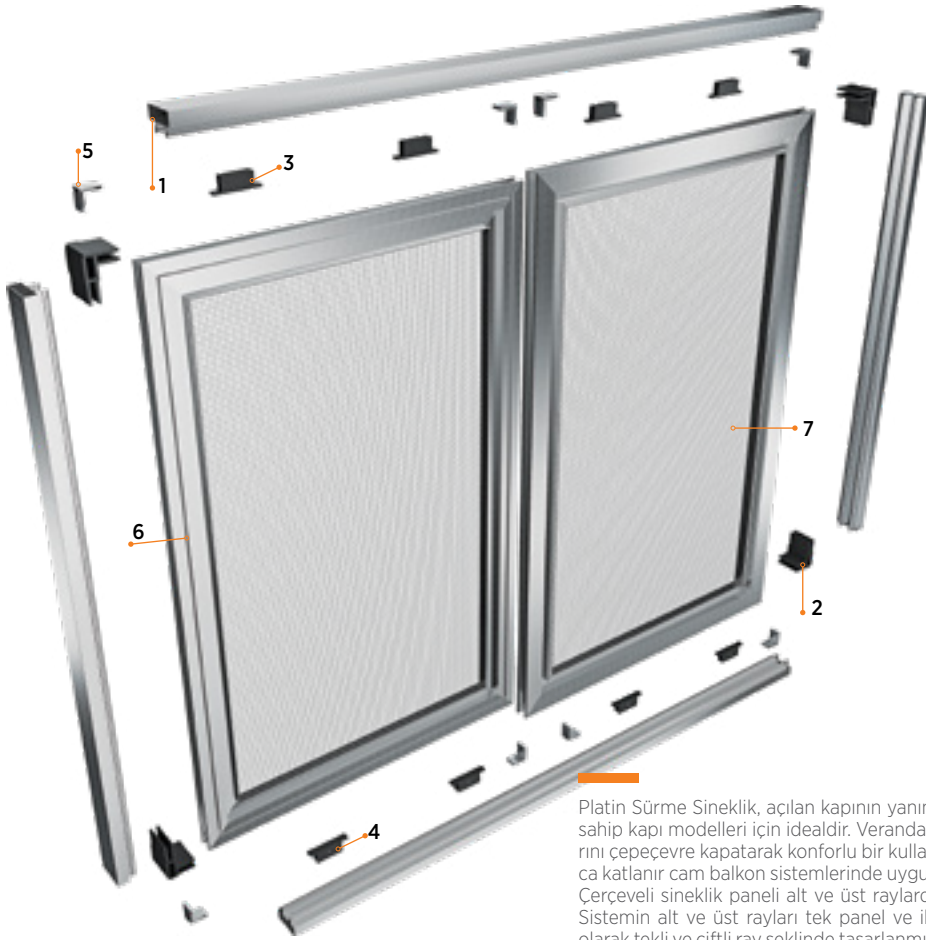

Platin Sürme Sineklik / Platin Sliding Fly Screen

Platin Set İçeriği / Platin Set Contents

No	ÜRÜN KODU Product Code	ÜRÜN ADI Product Name
1	321/322	Kasa Profil Case Profile
2	-	Plastik Köşe Takoğu Plastic Corner Wedge
3	-	Denge Plastiği Balance Plastic
4	-	Rulmanlı Teker Bearing Wheel
5	-	Alüminyum Köşe Takoğu Aluminum Corner Wedge
6	323	Kanat Profil Wing Profile
7	-	Sineklik Tülü Flynet Tulle

Platin Sürme Sineklik, açılan kapının yanında sabit panele sahip kapı modelleri için idealdir. Verandaların açık alanlarını çepeçevre kapatarak konforlu bir kullanım sağlar. Ayrıca katlanır cam balkon sistemlerinde uygulanabilmektedir. Çerçevesiz sineklik paneli alt ve üst raylarda çalışmaktadır. Sistemin alt ve üst rayları tek panel ve iki panele uygun olarak tekli ve çiftli ray şeklinde tasarlanmıştır. Bu sistemde bir sineklik paneli max. 200 cm genişlik ve max. 250 cm yükseklikte tavsiye edilmektedir.

Platinum Sliding Fly Screen is ideal for door models with fixed panels next to the opening door. It provides comfortable use by covering the open areas of the verandas all around. It can also be applied in folding glass balcony systems. Framed fly screen panel works on the lower and upper rails. The lower and upper rails of the system are designed as single and double rails in accordance with single panels and two panels. In this system, a mosquito net panel is recommended with a max. width of 200 cm and a max. height of 250 cm.