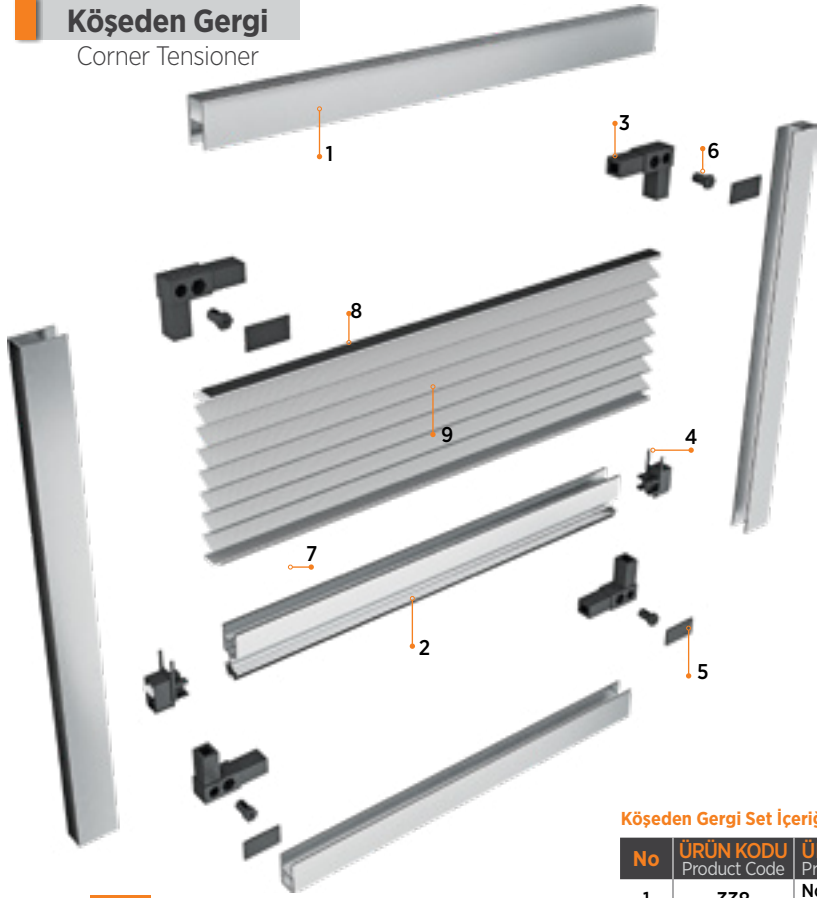

Nobel Seri Sineklik Sistemi / Nobel Series Fly Screen

Köşeden Gergi
Corner Tensioner

Özellikle panjur ve karavan gibi dar alanlarda tercih edilen bir sistemdir. Kasa genişliği diğer serilere göre daha küçüktür. Bu ürünle birlikte panjur sistemlerinde kullanım imkânı sağlayan slim seriyeye alternatif olarak değerlendirilmektedir.

It is a preferred system, especially in narrow areas such as blinds and caravans. The case width is smaller than other series. With this product, it is considered an alternative to the slim series, which provides the opportunity to be used in shutter systems.

Köşeden Gergi Set İçeriği / Corner Tensioner Set Contents

No	ÜRÜN KODU Product Code	ÜRÜN ADI Product Name
1	338	Nobel Kasa Profili Nobel Case Profile
2	335	Nobel Kanat Profili Nobel Wing Profile
3	-	Nobel Köşe Takozu Nobel Corner Wedge
4	-	Nobel Rulman Takımı Nobel Bearing Set
5	-	Nobel Köşe Takozu Kapağı Nobel Corner Wedge Lid
6	-	Nobel Köşe Takozu Pimi Nobel Corner Wedge Pin
7	-	Delikli Klips Hole Clip
8	-	Plise Şerit Plait Tulle
9	-	Plise Tül Plait Tulle

AKS 18
AKS 19

Beyaz / White
Siyah / Black